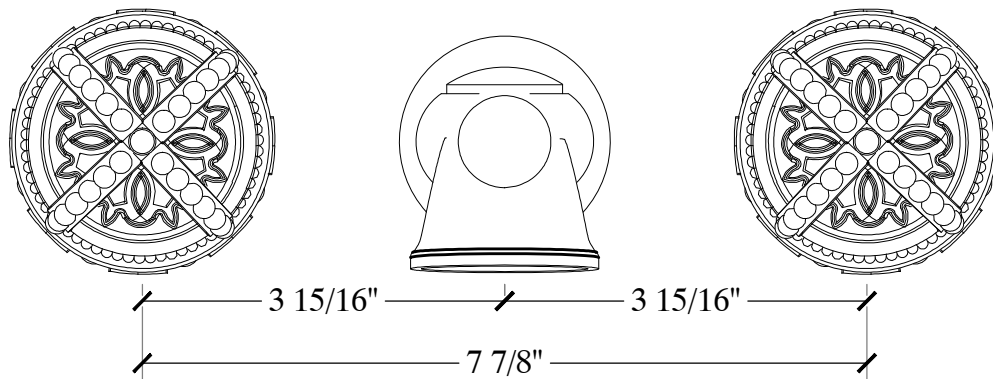

# MARGOT

Wall Mounted Margot Handles with Della Spout  $\frac{1}{2}$ " NPT for Vanity.

Spout Ref # 06006100

Wall mounted trim Ref # 12006730

Copyright © Compas 2010 www.compassstone.com