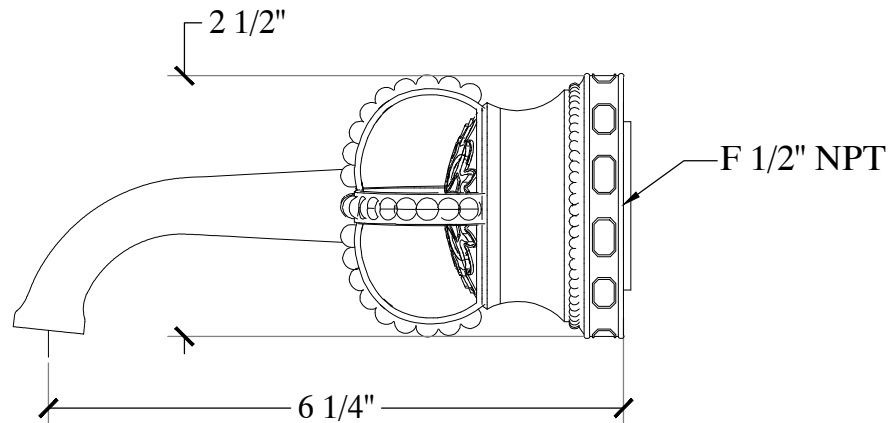

# MARGOT

Wall Mounted Margot Handles with Della Spout  $\frac{1}{2}$ " NPT for Vanity.

Spout Ref # 06006100

Wall mounted trim Ref # 12006730

Copyright © Compas 2010 www.compassstone.com