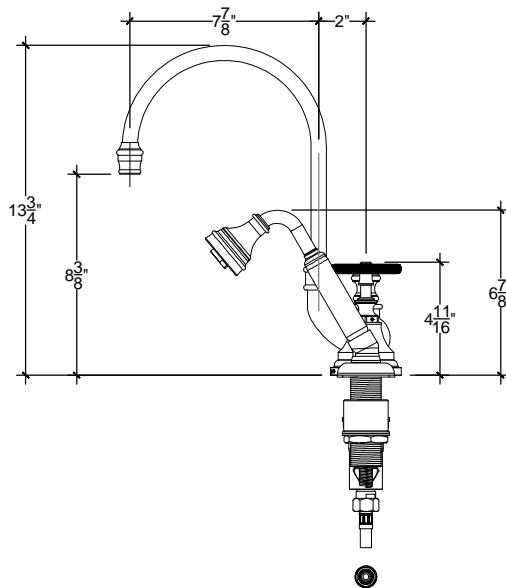

QUADROLOBE

Quadrolobe handle with Espa spout and hand held spray
Style # 6006147_DM-QUAD

Copyright © Compas 2010 www.compassstone.com

COMPAS