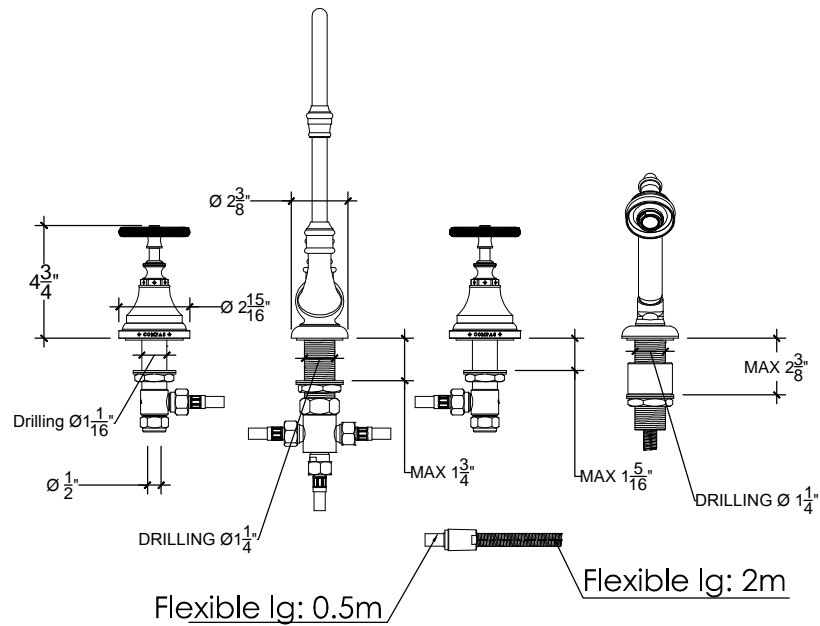

QUADROLOBE

Quadrolobe handle with Espa spout and hand held spray
Style # 6006147_DM-QUAD

Copyright © Compas 2010 www.compassstone.com

COMPAS