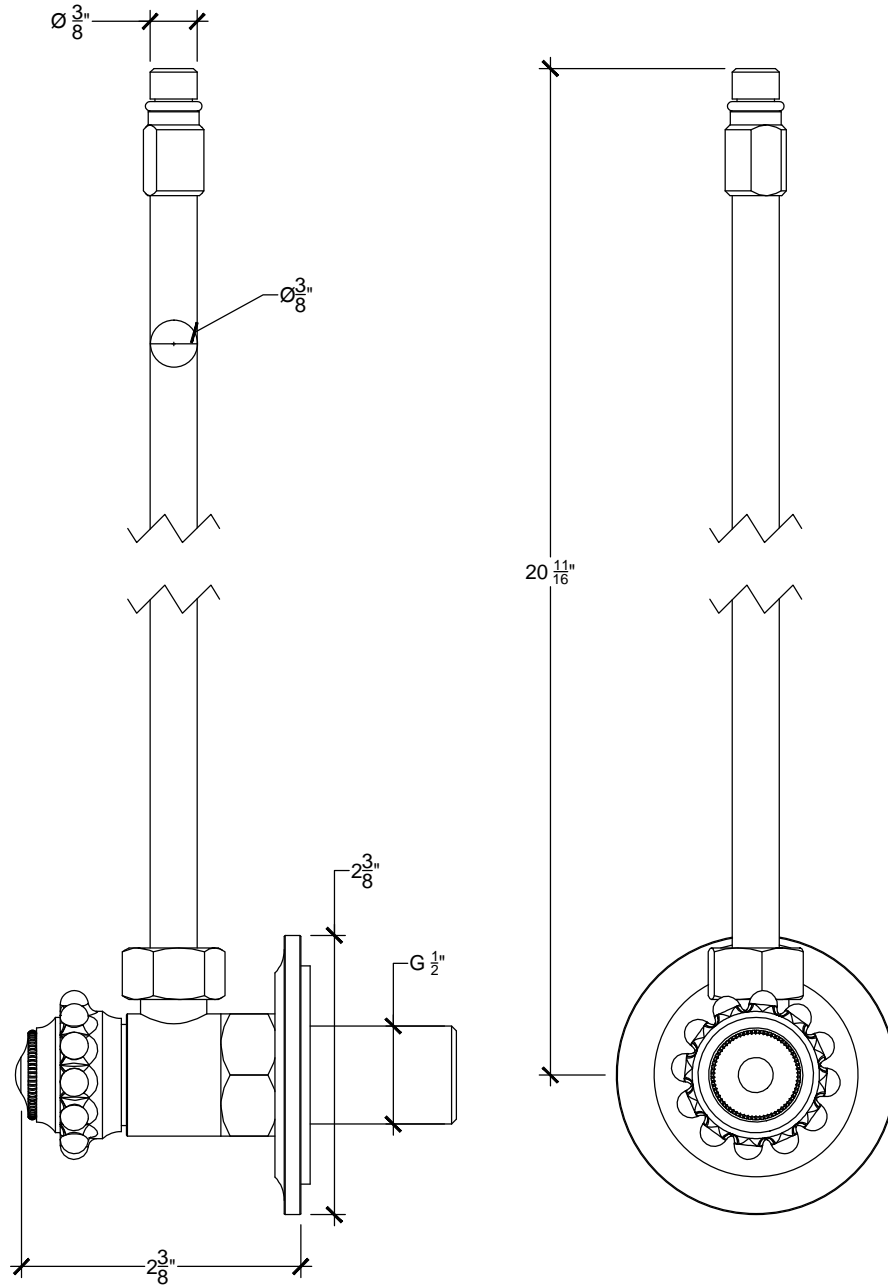

ANGLE STOP VALVE

Angle stop valve for Water Closet
Ref #: 99003965

Copyright © Compas 2010 www.compassstone.com

COMPAS