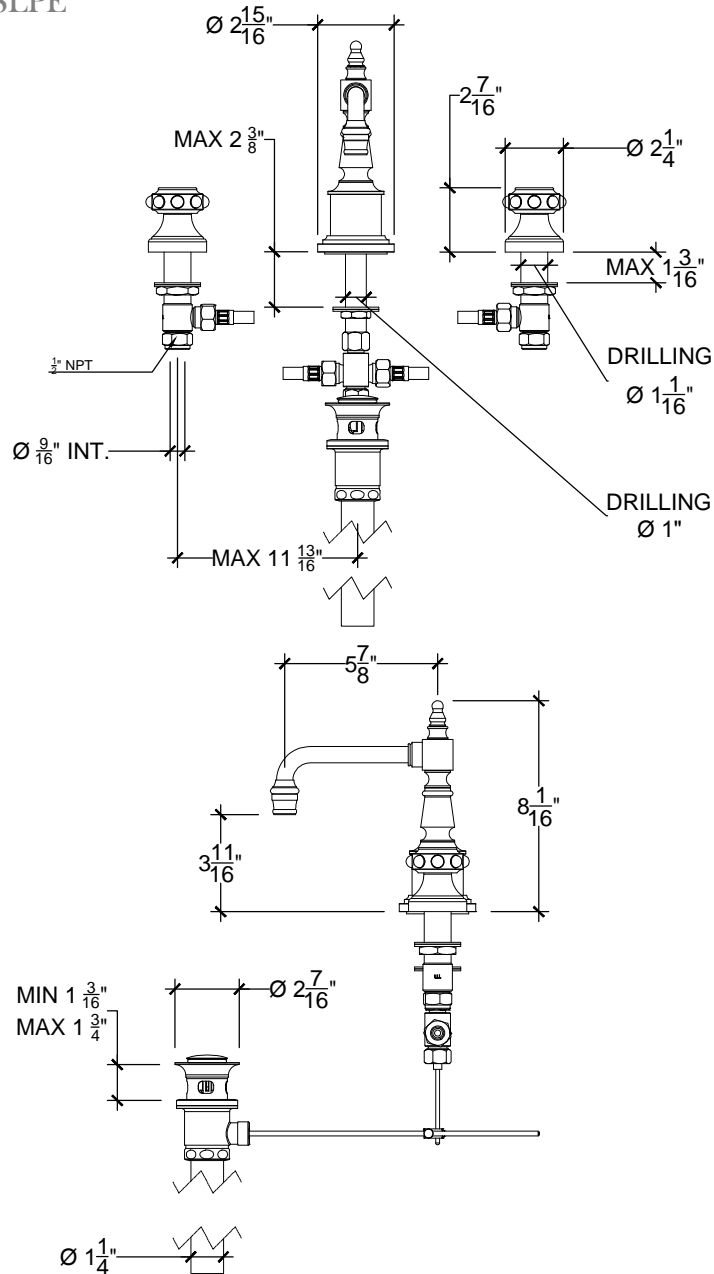

JAMES _ XL PEARL

Deck mounted James spout with swivel arm and a pair of XL Pearl Handles $\frac{1}{2}$ " NPT
Batterie de lavado 3 trous sur gorge, bec pivotant

Style # 8106157 - SLPE

Copyright © Compas 2010 www.compassstone.com