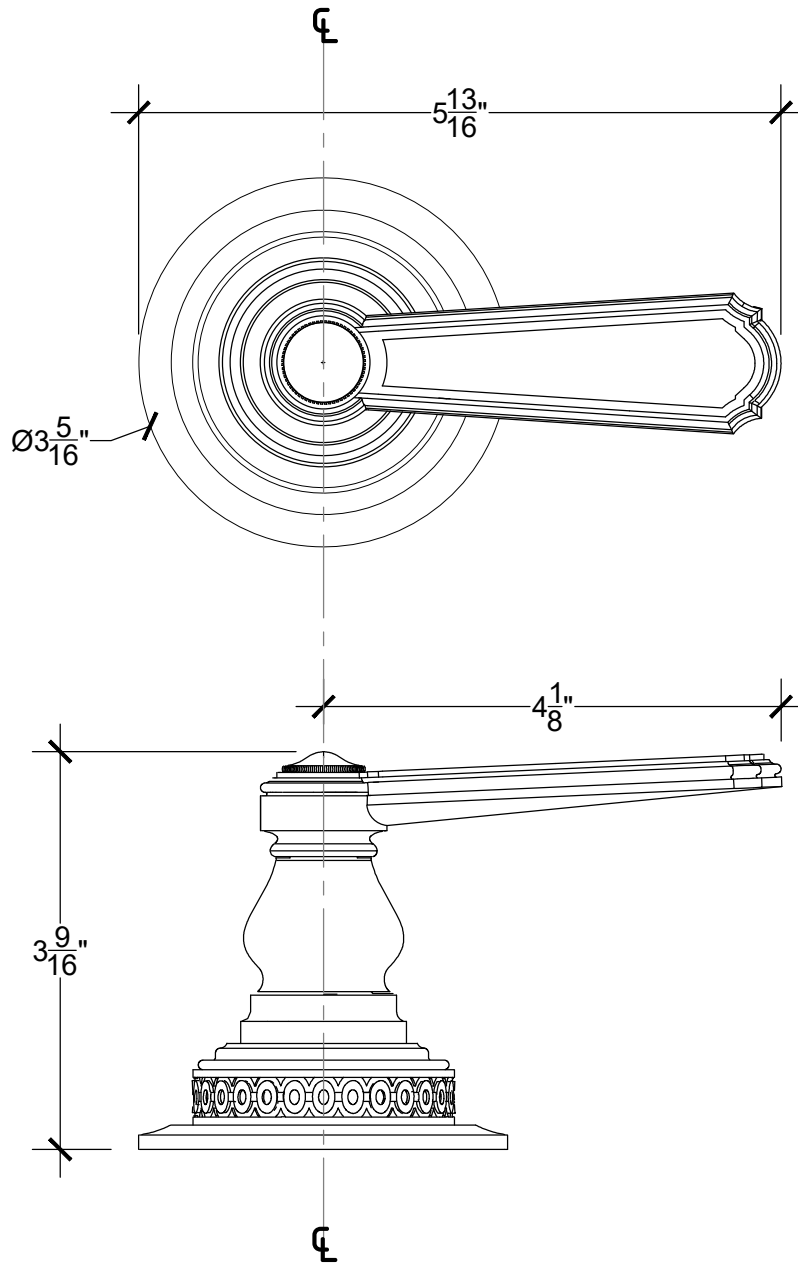

TUDOR VILLA

Deck mounted Villa Lever Handle with Tudor Decorative base.

Tudor: Deck mounted valve - Right side Style # 09506720

Tudor: Deck mounted valve - Left side Style # 09506721

Copyright © Compas 2010 www.compassstone.com