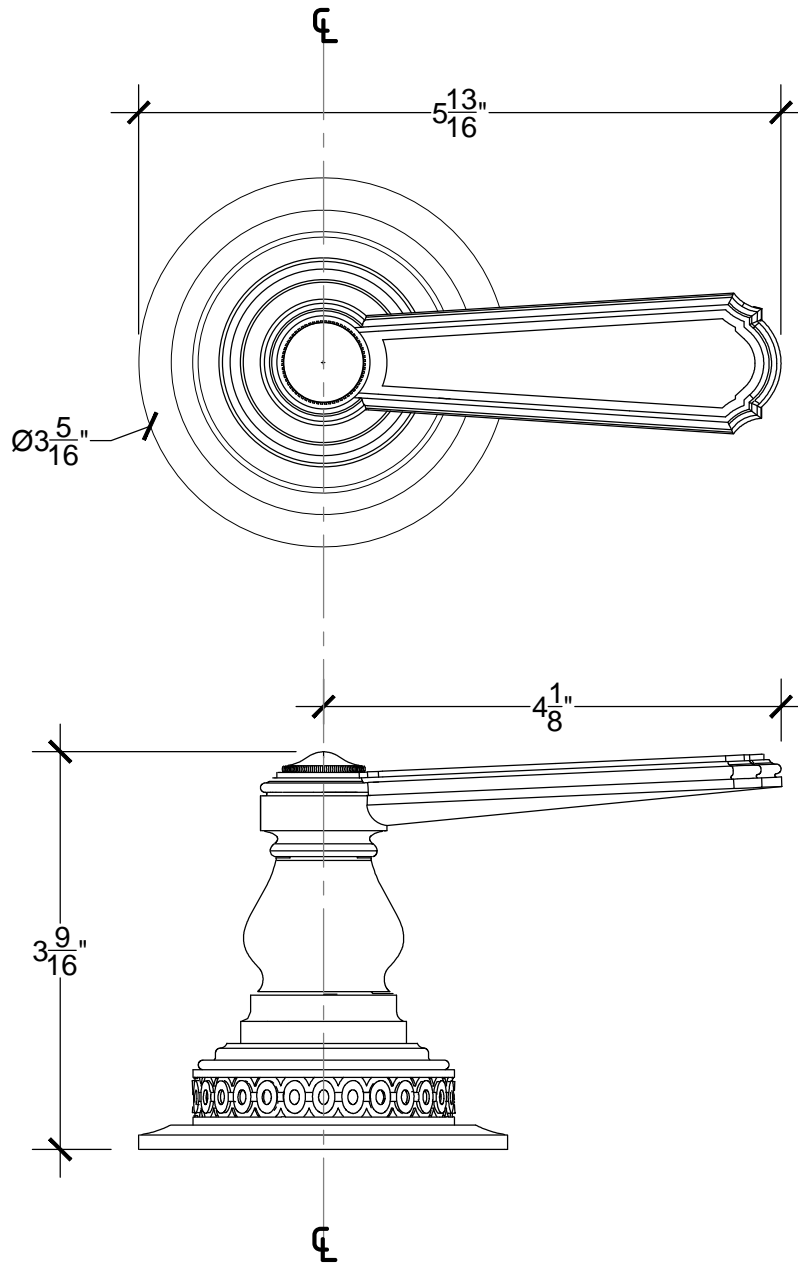

# TUDOR VILLA

Deck mounted Villa Lever Handle with Tudor Decorative base.  
Style #

Copyright © Compas 2010 [www.compassstone.com](http://www.compassstone.com)