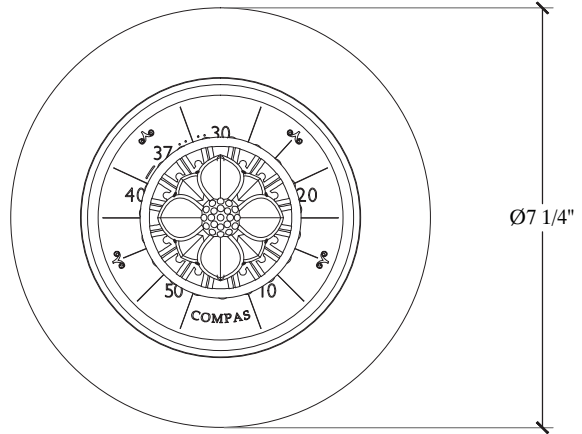

TUDOR

Wall Mounted European Shower Thermostat with In-Wall Mixer
 Facade Murale Thermostatique et Section du meme
 Style # 8901385

	T2	T3
A min	2 1/4"	2 3/4"
A max	4 1/2"	4 3/4"
B	2 1/8"	2 3/8"
C	4 3/4"	5 7/8"
D	3 3/4"	4 3/8"
E	3/4"	1"
F	4 3/4"	5 7/8"