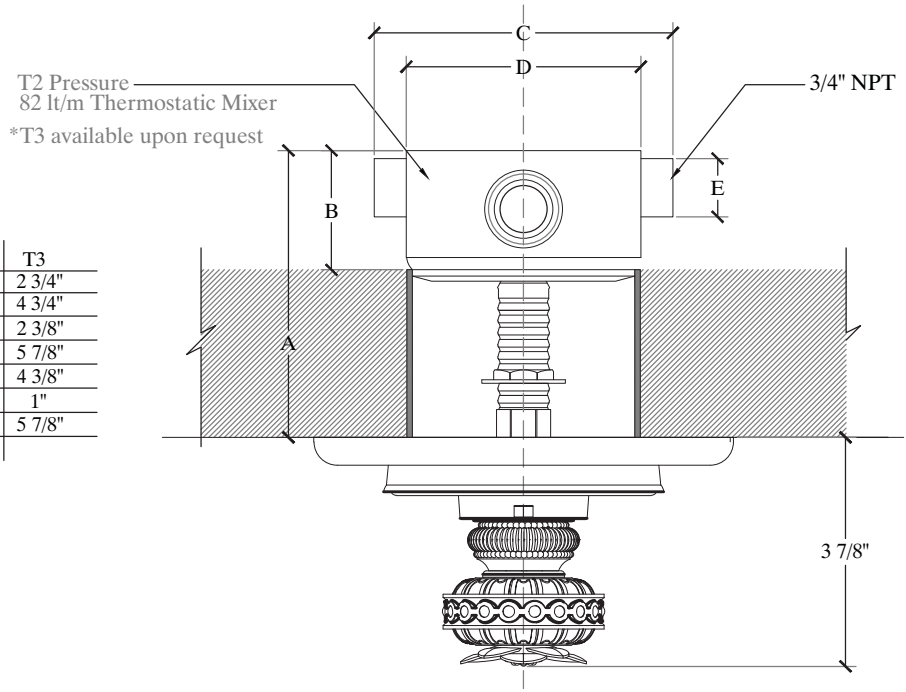

TUDOR

Wall Mounted European Shower Thermostat with In-Wall Mixer
 Facade Murale Thermostatique et Section du meme
 Style # 8901385

	T2	T3
A min	2 1/4"	2 3/4"
A max	4 1/2"	4 3/4"
B	2 1/8"	2 3/8"
C	4 3/4"	5 7/8"
D	3 3/4"	4 3/8"
E	3/4"	1"
F	4 3/4"	5 7/8"