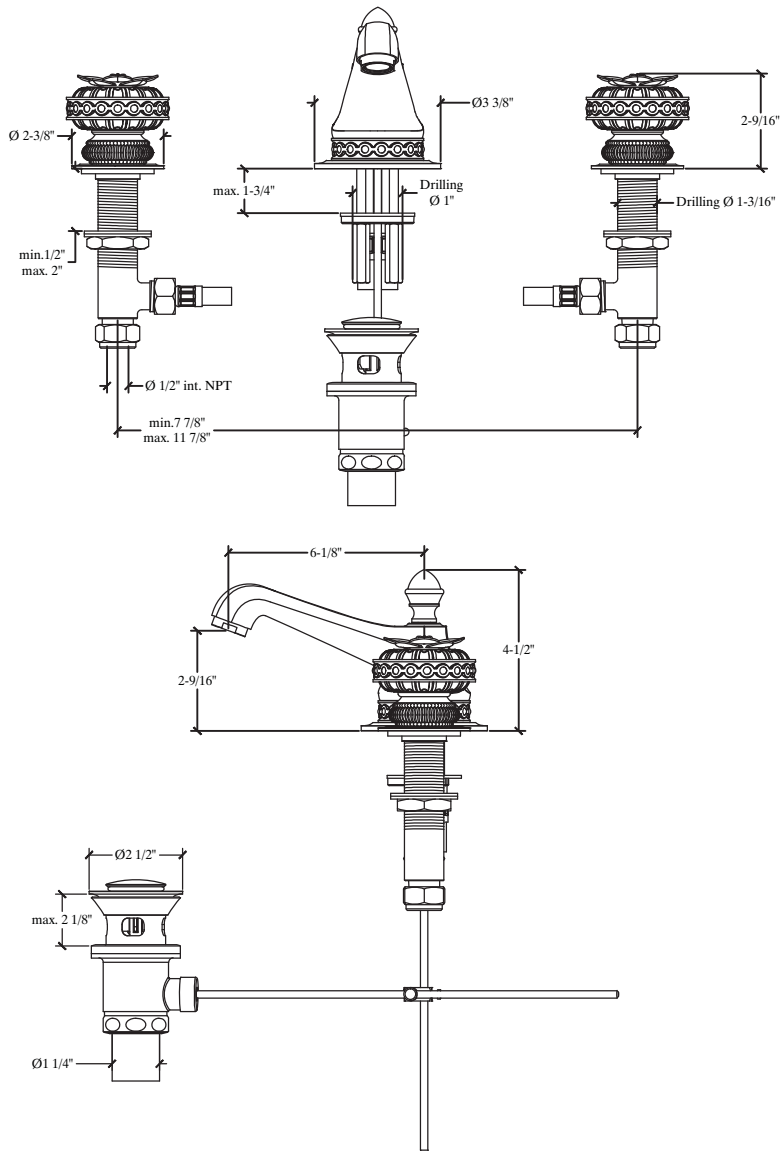

# TUDOR

## Deck Mounted Spout and Handle Ensemble for Vanity - Constance - Batterie de Lavabo sur gorge - Bec Constance - Style #8906160-SP