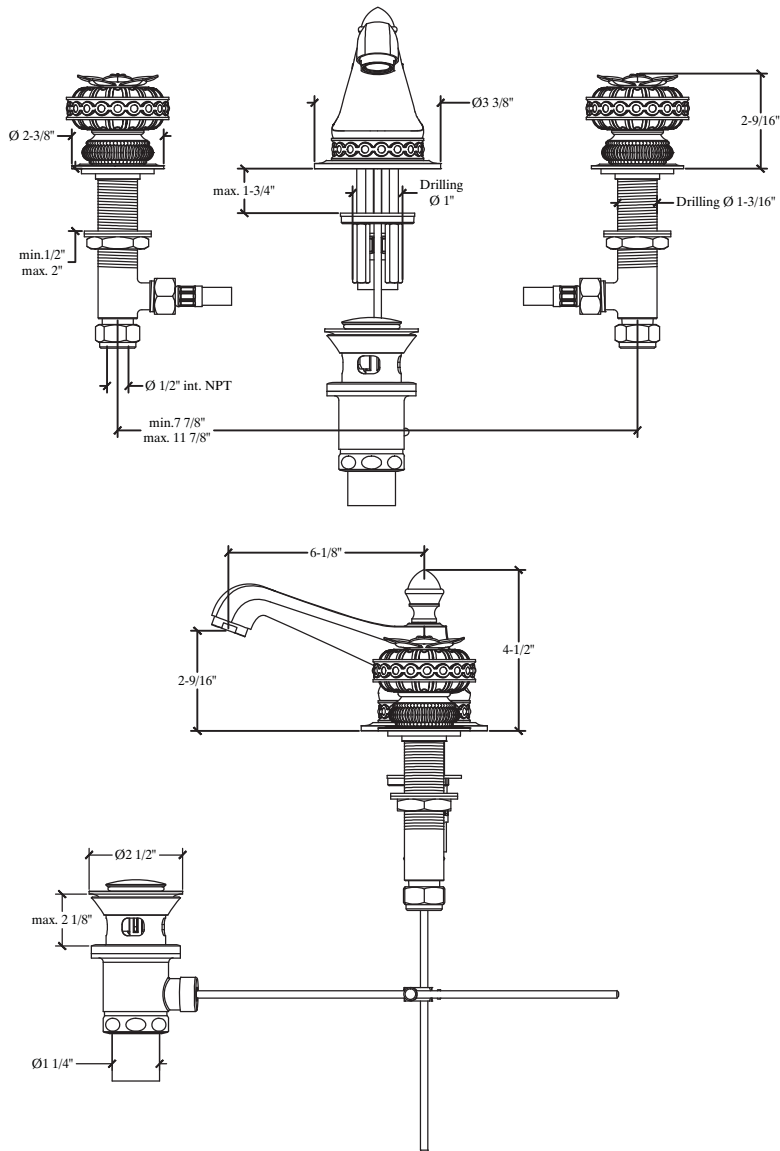

TUDOR

Deck Mounted Spout and Handle Ensemble for Vanity - Constance - Batterie de Lavabo sur gorge - Bec Constance - Style #8906160-SP

COMPAS