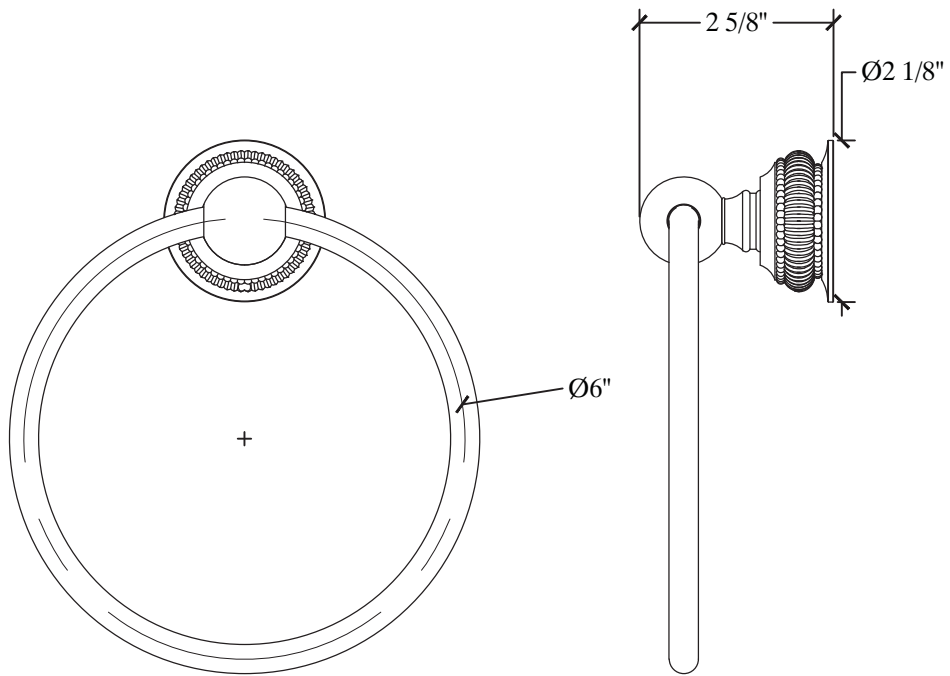

TUDOR

Wall Mounted 6" Towel Ring
Porte Serviette Simple Anneau Foulard Simple de 6"
Style # 8902503

Copyright © Compas 2010 www.compasstone.com

COMPAS