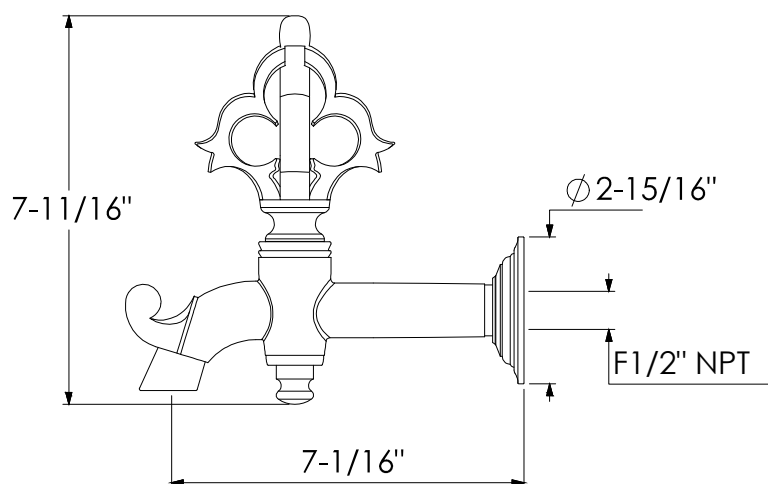

# CRUCIFORM

In-Wall Mounted 1/2" Stop Valve - Vanity -  
Style # 8506730

Copyright © Compas 2010 www.compassstone.com

## GRAND MACE

Wall mounted Grand Mace, F 1/2" NPT  
Bec verseur mural, F1/2" NPT  
Réf : 13006102

Copyright © Compas 2010 www.compasstone.com