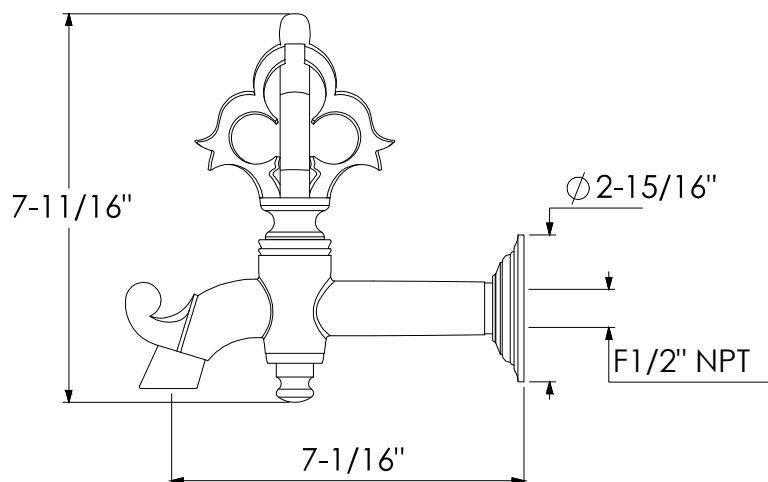

# CRUCIFORM

In-Wall Mounted 1/2" Stop Valve - Vanity -  
Style # 8506730

Copyright © Compas 2010 www.compassstone.com

## GRAND MACE

Wall mounted Grand Mace, F 1/2" NPT  
Bec verseur mural, F1/2" NPT  
Réf : 13006102

Copyright © Compas 2010 [www.compasstone.com](http://www.compasstone.com)