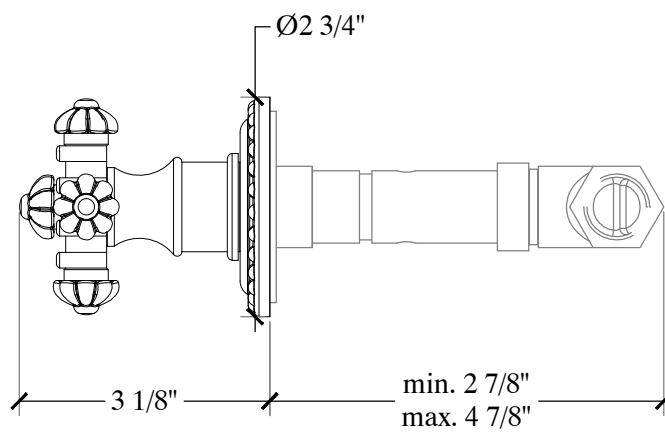

# CRUCIFORM

In-Wall Mounted 1/2" Stop Valve - Vanity -  
Style # 8506730

Copyright © Compas 2010 www.compassstone.com

## GRAND MACE

Wall mounted Grand Mace, F 1/2" NPT  
Bec verseur mural, F1/2" NPT  
Réf : 13006102

Copyright © Compas 2010 [www.compasstone.com](http://www.compasstone.com)