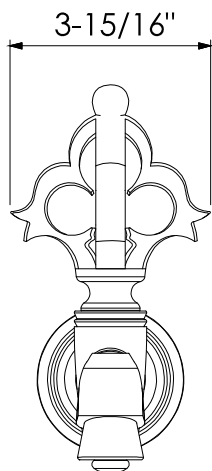

# CRUCIFORM

In-Wall Mounted 1/2" Stop Valve - Vanity -  
Style # 8506730

Copyright © Compas 2010 www.compassstone.com

## GRAND MACE

Wall mounted Grand Mace, F 1/2" NPT  
Bec verseur mural, F1/2" NPT  
Réf : 13006102

Copyright © Compas 2010 [www.compasstone.com](http://www.compasstone.com)