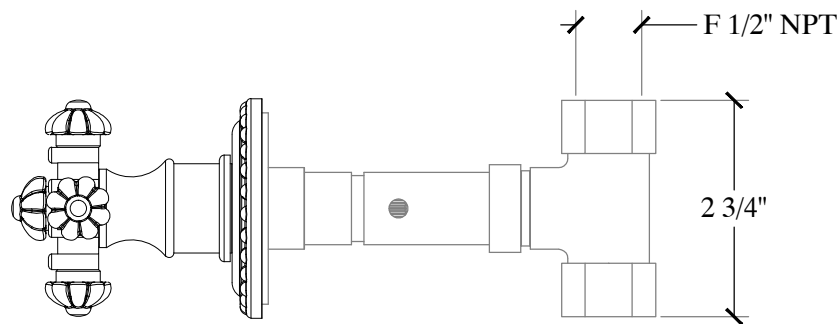

# CRUCIFORM

In-Wall Mounted 1/2" Stop Valve - Vanity -  
Style # 8506730

Copyright © Compas 2010 www.compassstone.com

## GRAND MACE

Wall mounted Grand Mace, F 1/2" NPT  
Bec verseur mural, F1/2" NPT  
Réf : 13006102

Copyright © Compas 2010 [www.compasstone.com](http://www.compasstone.com)