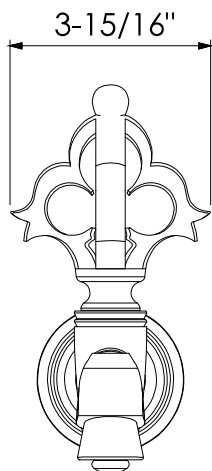

# CRUCIFORM

In-Wall Mounted 1/2" Stop Valve - Vanity -  
Style # 8506730

Copyright © Compas 2010 www.compassstone.com

## GRAND MACE

Wall mounted Grand Mace, F 1/2" NPT  
Bec verseur mural, F1/2" NPT  
Réf : 13006102

Copyright © Compas 2010 www.compasstone.com