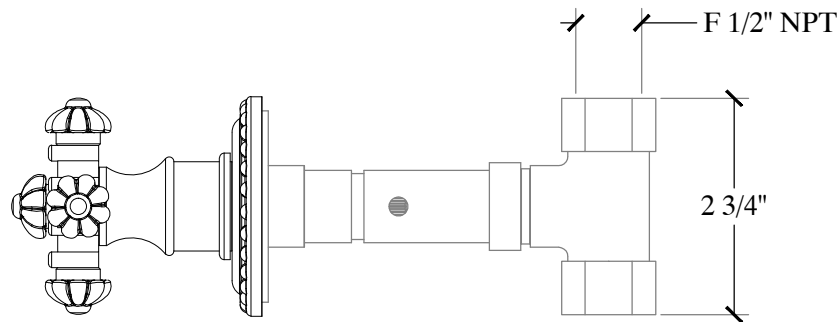

# CRUCIFORM

In-Wall Mounted 1/2" Stop Valve - Vanity -  
Style # 8506730

Copyright © Compas 2010 www.compassstone.com

## GRAND MACE

Wall mounted Grand Mace, F 1/2" NPT  
Bec verseur mural, F1/2" NPT  
Réf : 13006102

Copyright © Compas 2010 www.compasstone.com