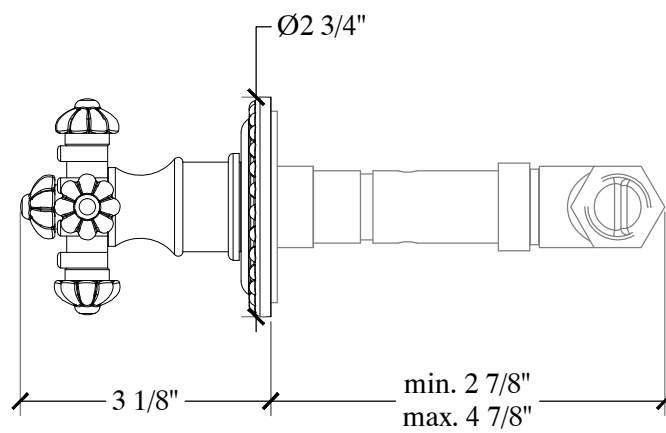

# CRUCIFORM

In-Wall Mounted 1/2" Stop Valve - Vanity -  
Style # 8506730

Copyright © Compas 2010 www.compassstone.com

## GRAND MACE

Wall mounted Grand Mace, F 1/2" NPT  
Bec verseur mural, F1/2" NPT  
Réf : 13006102

Copyright © Compas 2010 www.compasstone.com