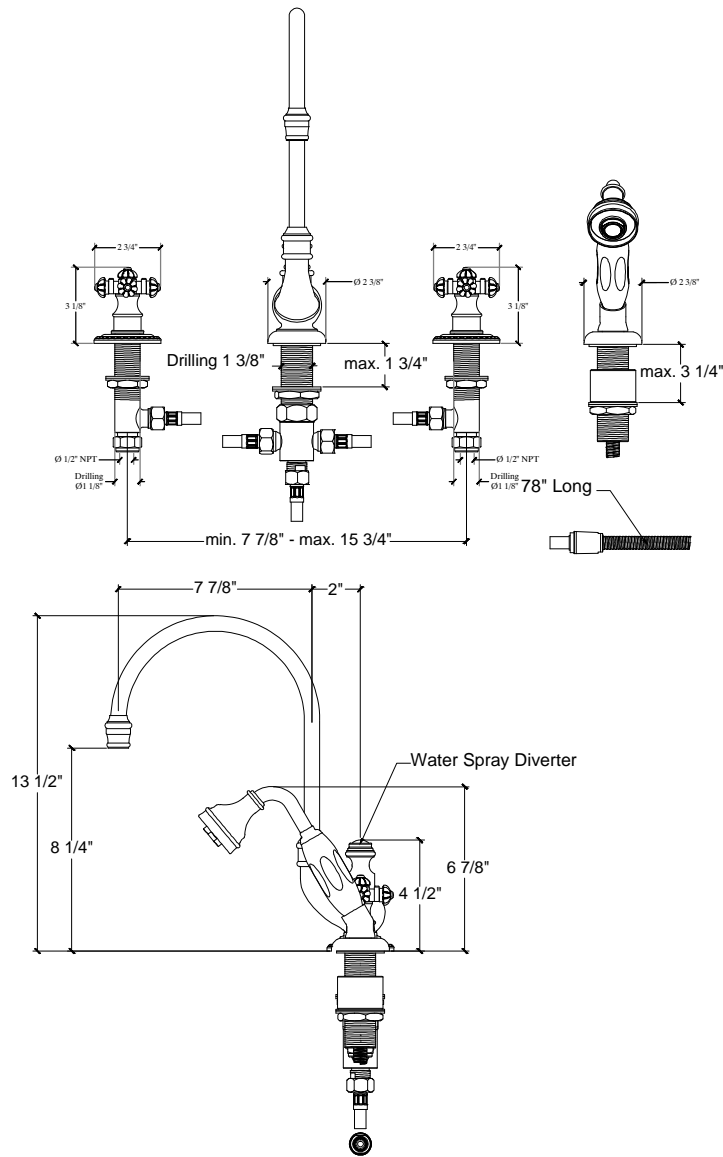

CRUCIFORM

Deck Mounted "Espa" Spout and "Cruciform" Handle Ensemble w/Spray;
Melangeur de Cuisine, "Espa" Bec Mobile et Poignee "Cruciform" Swiveling Arm
Style #

Copyright © Compass 2010 www.compassstone.com