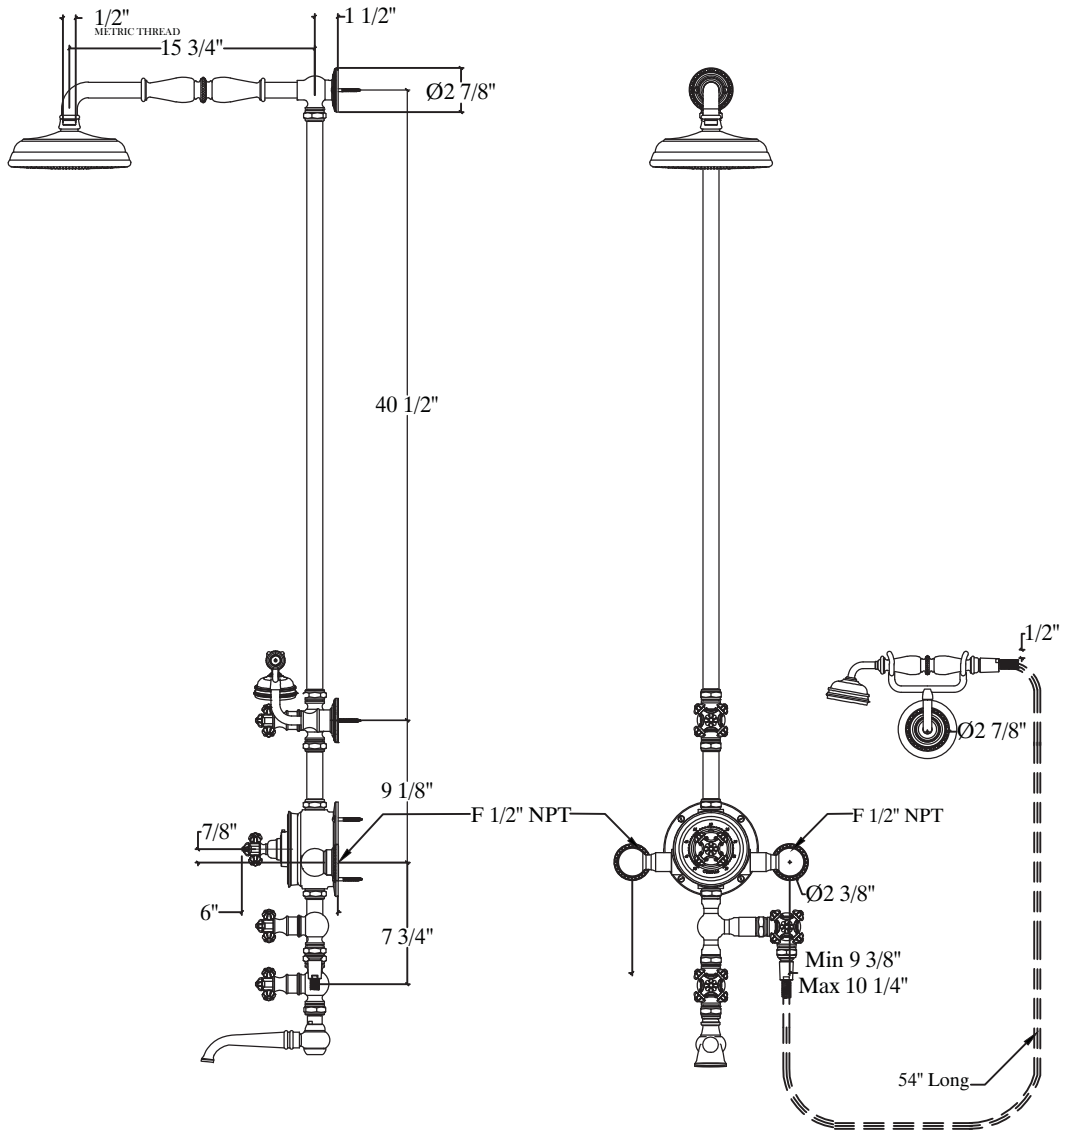

CRUCIFORM

Exposed Shower & Tub System with Thermo and Hand Shower Ensemble
Style # 93

* Available also with Curved Arm

COMPAS