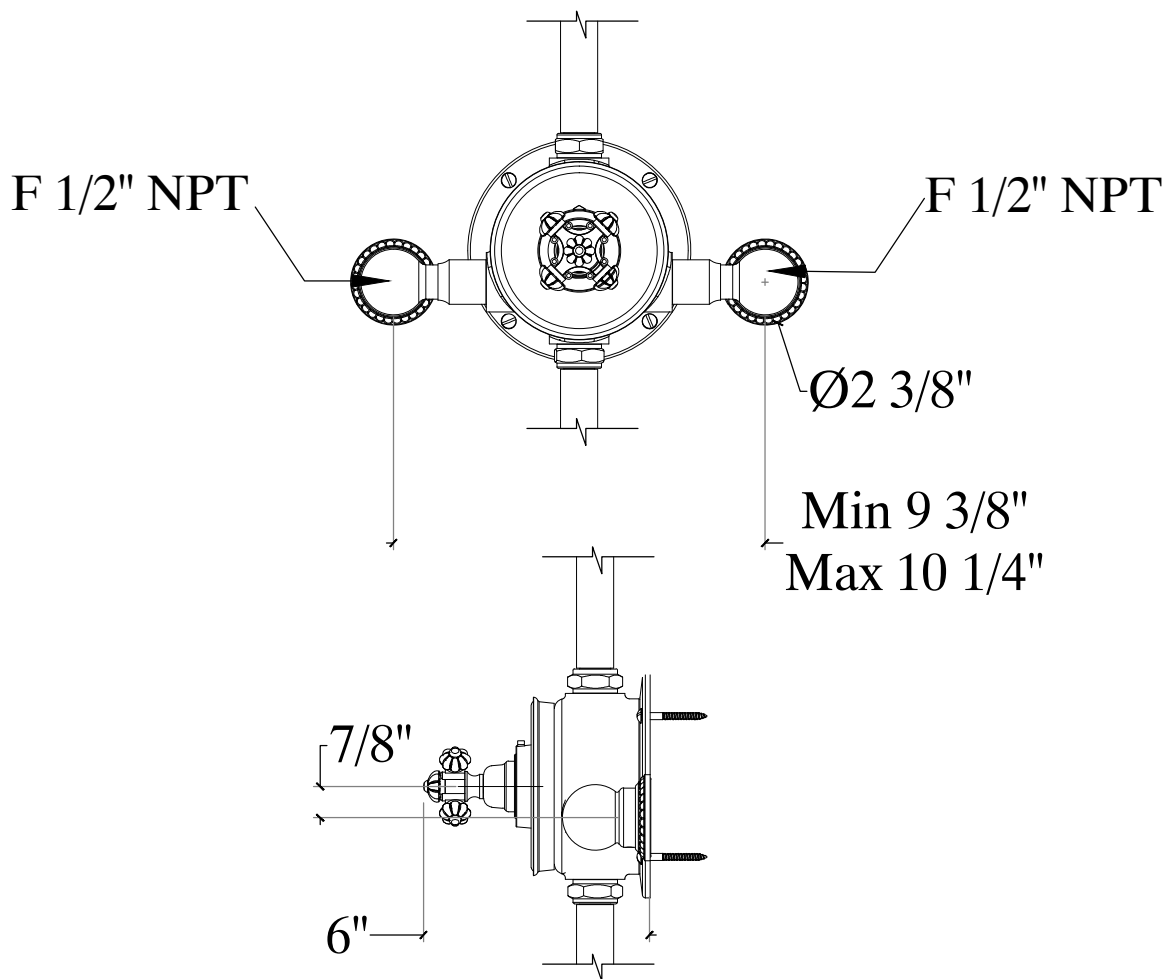

CRUCIFORM

Exposed Thermostatic Shower System
Style #

Copyright © Compas 2010 www.compasstone.com

COMPAS