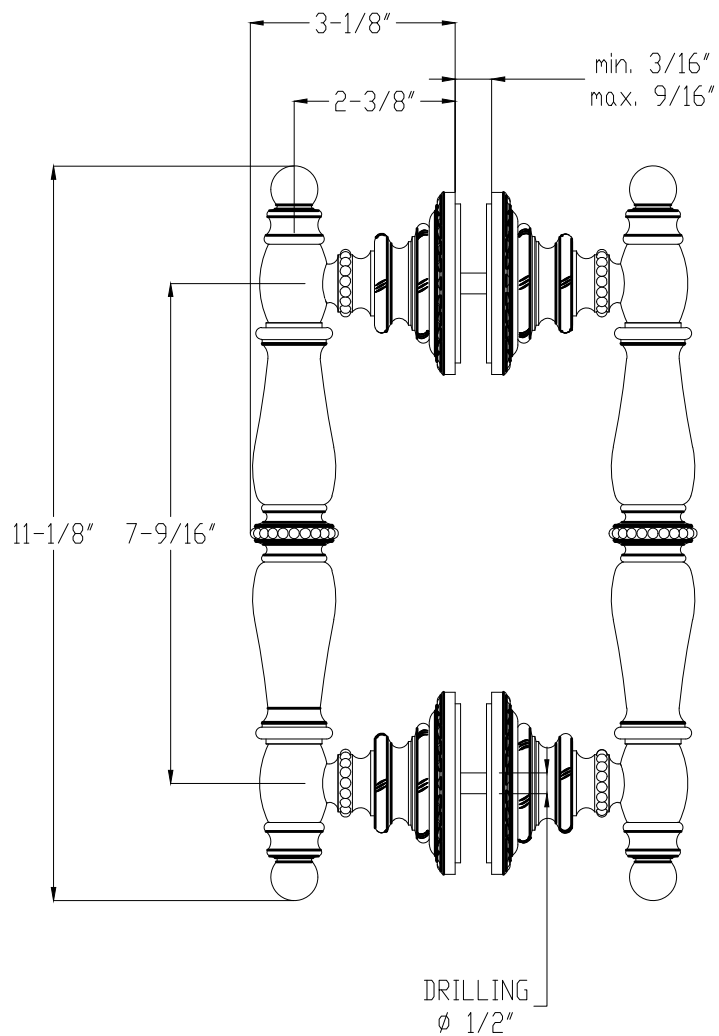

# CRUCIFORM

*Shower Door handle*  
*Poignée de porte de douche*  
*ref: 8402568*

Copyright © Compas 2010 [www.compasstone.com](http://www.compasstone.com)