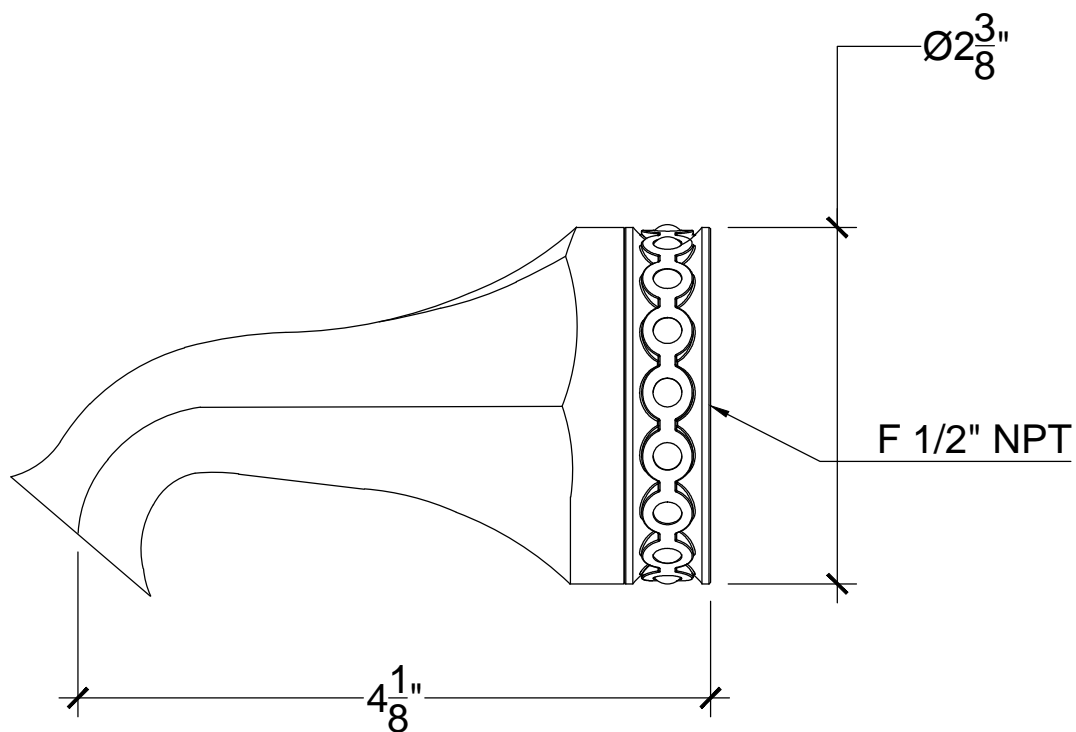

# TUDOR

Wall Mounted Spout -Regalia-  
Bec de Lavabo Mural - Regalia-  
Style # 99003378

Copyright © Compas 2010 [www.compassstone.com](http://www.compassstone.com)