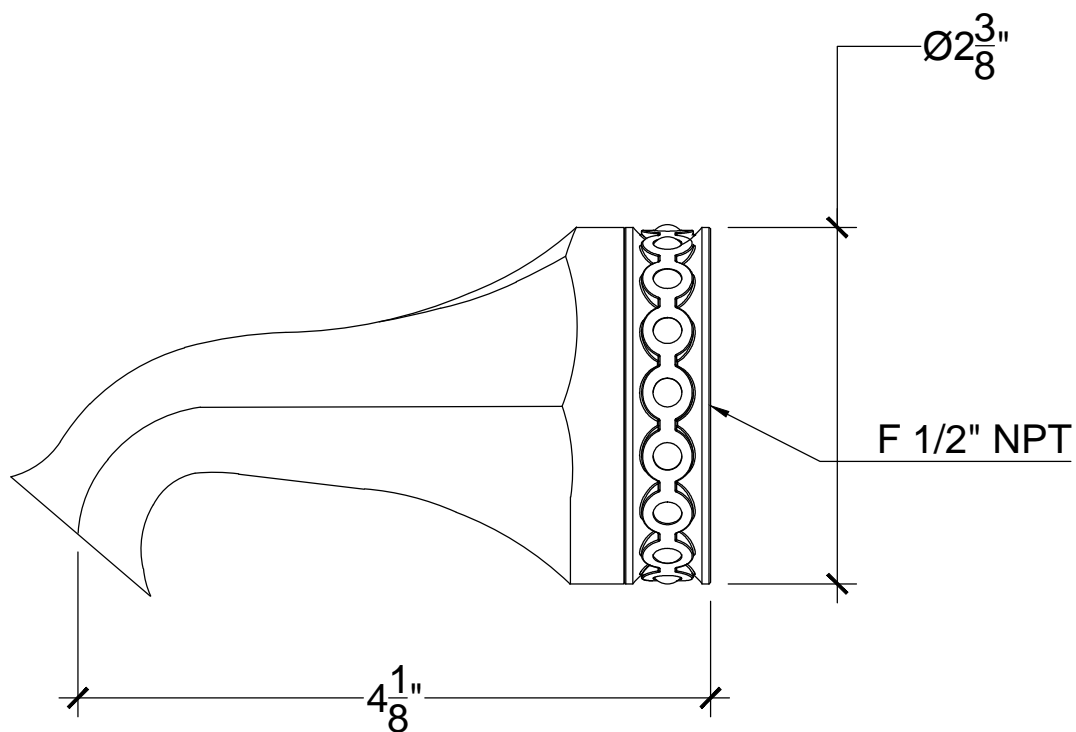

TUDOR

Wall Mounted Spout -Regalia-
Bec de Lavabo Mural - Regalia-
Style # 99003378

Copyright © Compas 2010 www.compassstone.com

COMPAS