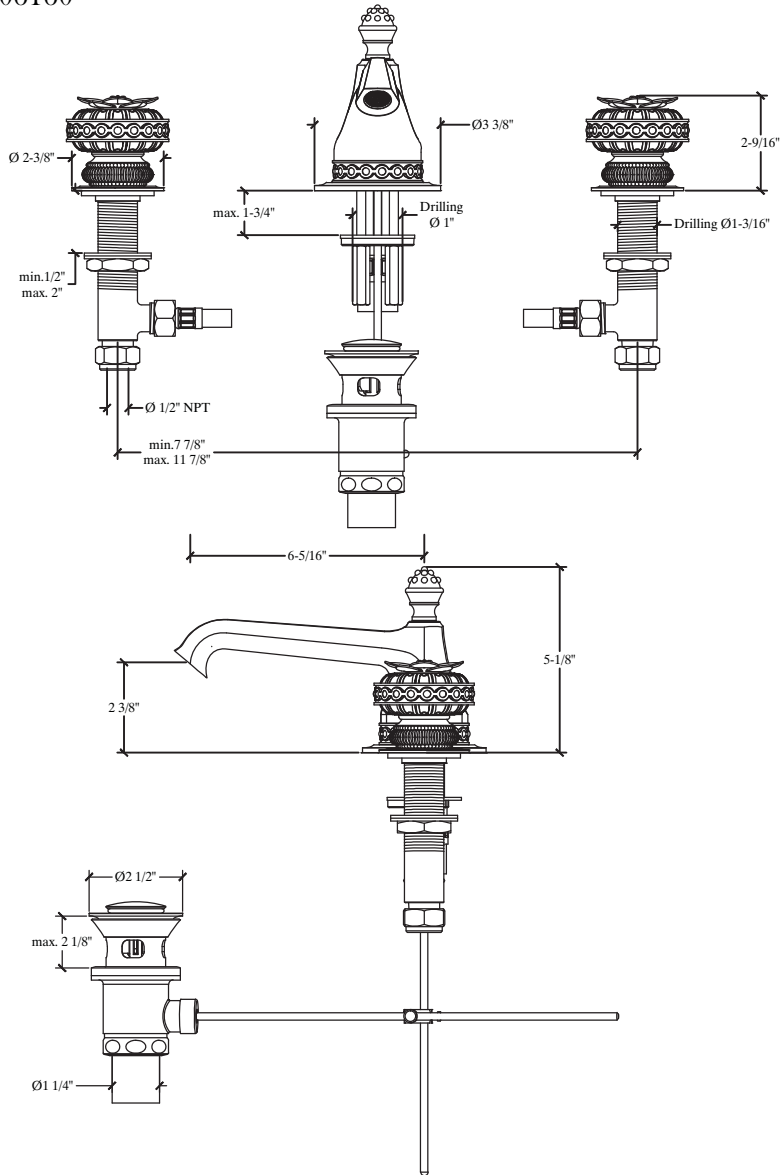

TUDOR

Deck Mounted Spout and Handle Ensemble for Vanity -Regalia -
Batterie de Lavabo sur gorge - Bec Regalia -
Style #8906160

COMPAS