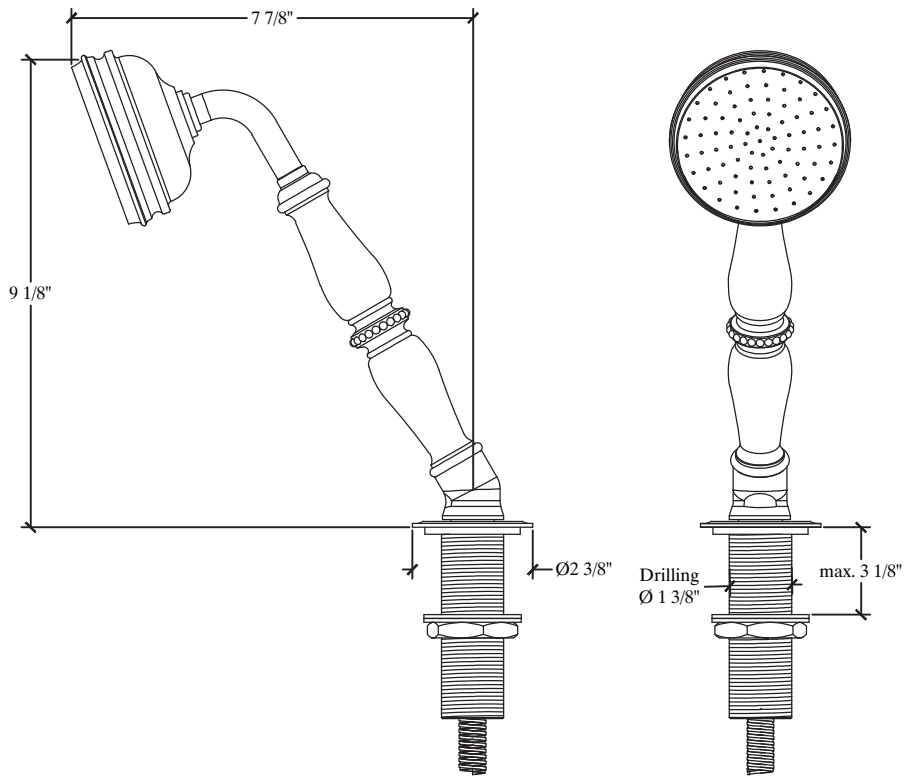

TUDOR

Deck Mounted Hand Shower for Tub
Ensemble Douchette sur gorge
Style # 8901218

Copyright © Compas 2010 www.compasstone.com

COMPAS