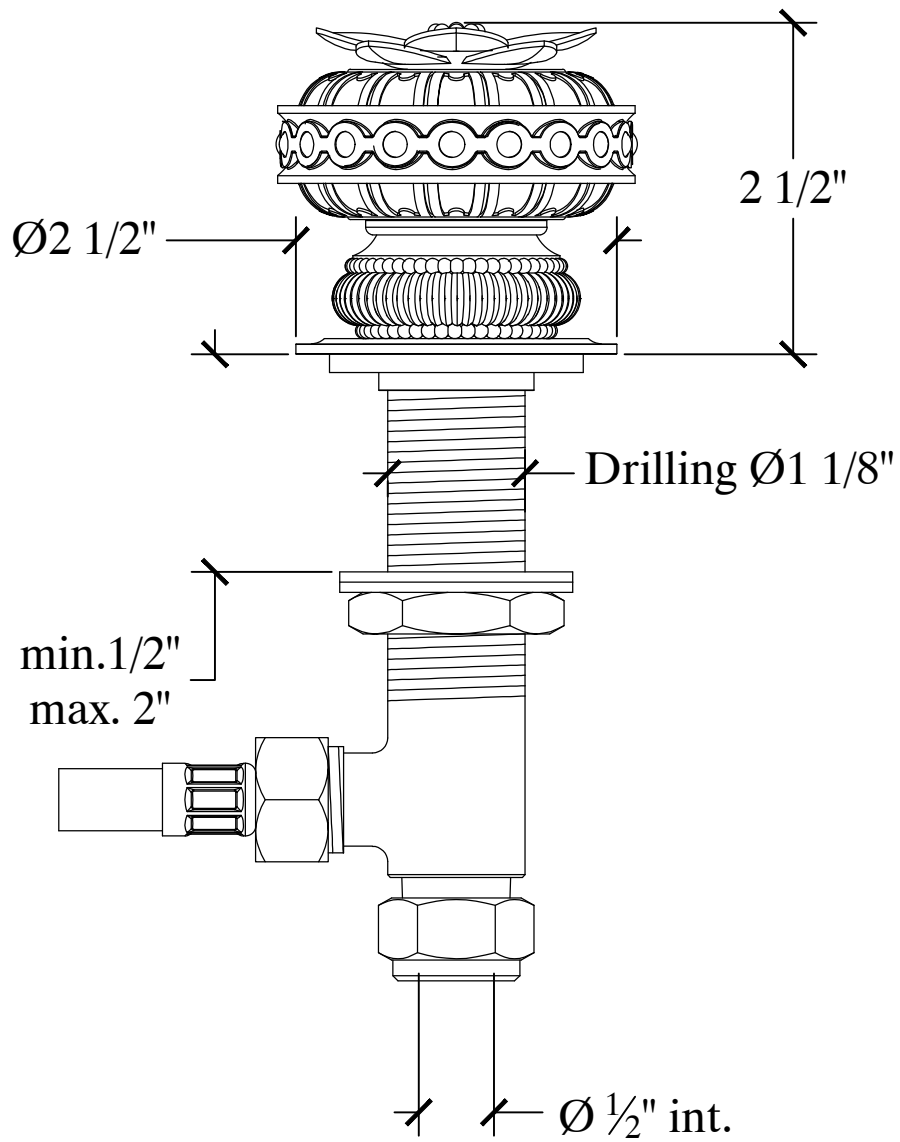

# TUDOR

Deck Mounted Handle  $\frac{1}{2}$ " NPT  
Style # 08906720

Copyright © Compas 2010 [www.compassstone.com](http://www.compassstone.com)