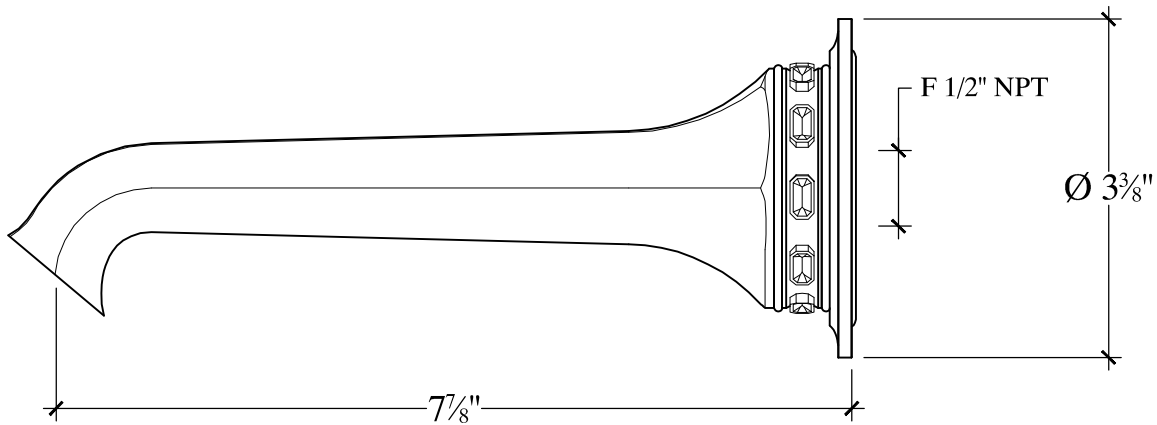

# MARGO

Wall Mounted Regalia Spout with Margo Back Plate, F 1/2" NPT.  
Ref #: 12006102

Copyright © Compas 2010 www.compassstone.com