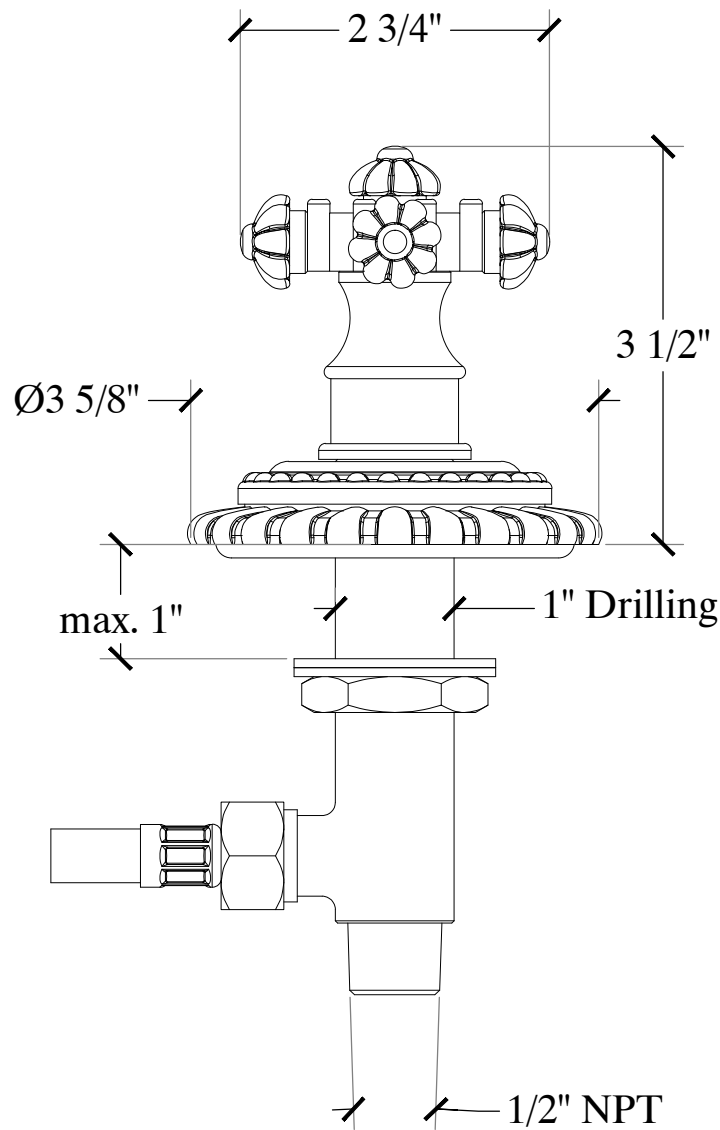

MIRAMARE - CRUCIFORM

Deck Mounted Handle Ensemble for Vanity
Batterie de Lavabo sur gorge
Style #

Copyright © Compas 2010 www.compassone.com

COMPAS®