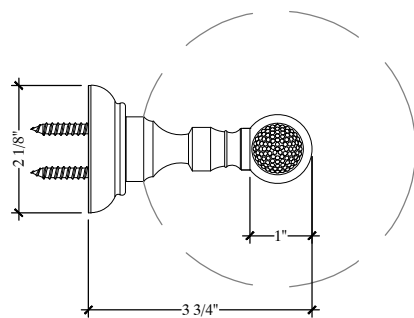

# LOTUS

Horizontal T.P. Holder  
Style #

Copyright © Compas 2010 [www.compasstone.com](http://www.compasstone.com)