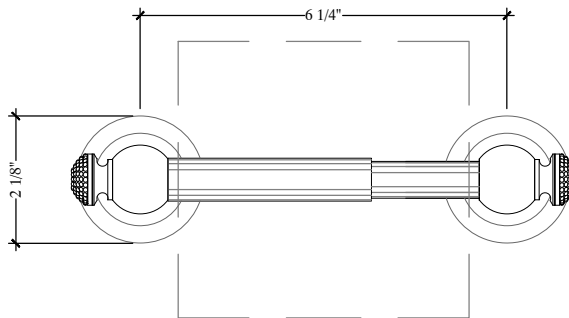

LOTUS

Horizontal T.P. Holder
Style # 01402548

Copyright © Compas 2010 www.compasstone.com

COMPAS