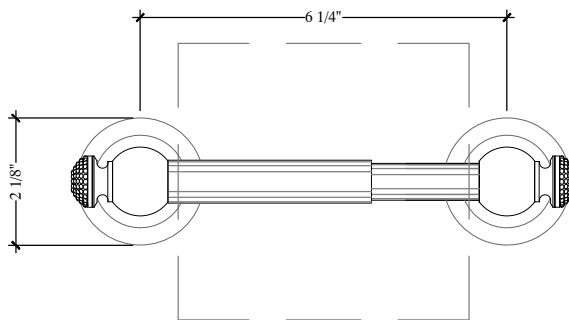

# LOTUS

Horizontal T.P. Holder  
Style #

Copyright © Compas 2010 [www.compasstone.com](http://www.compasstone.com)