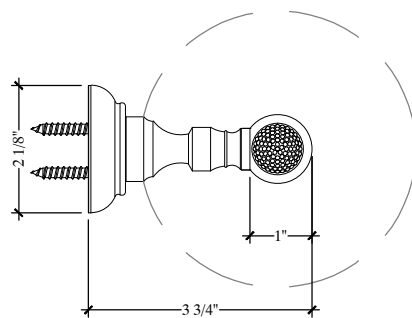

LOTUS

Horizontal T.P. Holder
Style # 01402548

Copyright © Compas 2010 www.compasstone.com

COMPAS