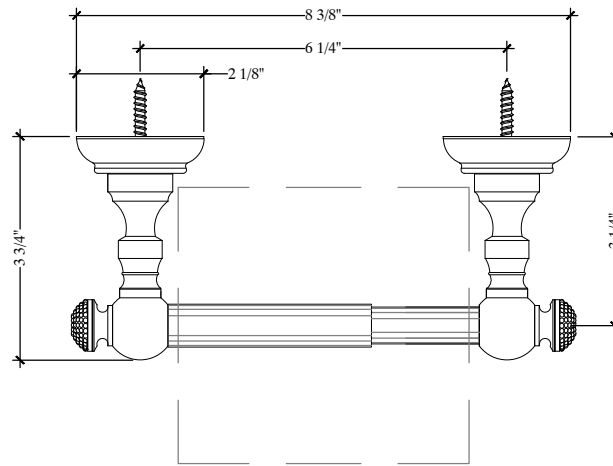

# LOTUS

Horizontal T.P. Holder  
Style #

Copyright © Compas 2010 [www.compasstone.com](http://www.compasstone.com)