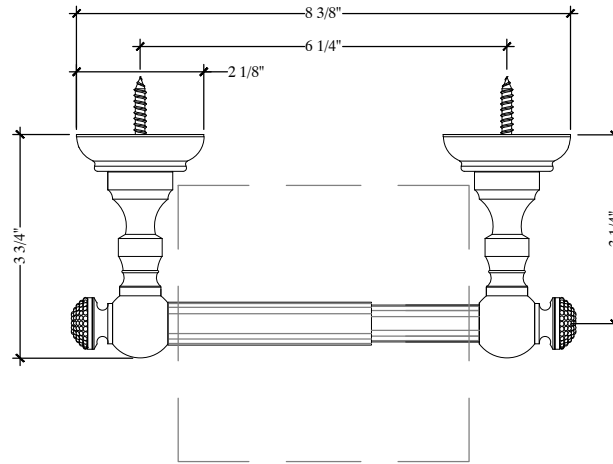

LOTUS

Horizontal T.P. Holder
Style # 01402548

Copyright © Compas 2010 www.compasstone.com

COMPAS