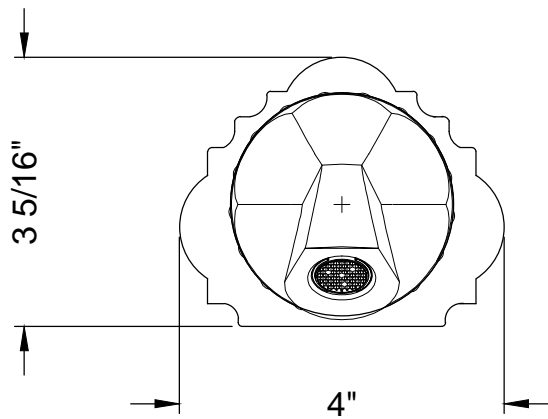

## GEORGIAN BACK PLATE

Georgian back plate with Tudor Regalia wall mounted spout.

Copyright © Compas 2010 www.compassstone.com