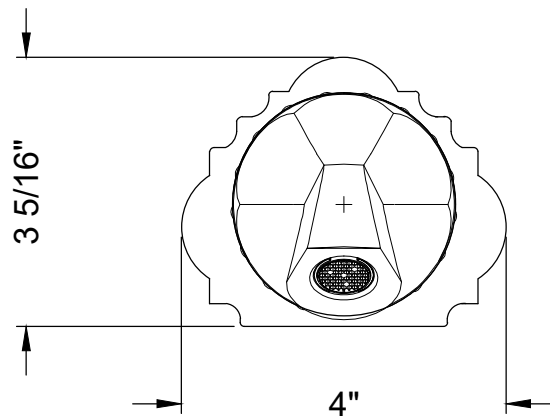

GEORGIAN BACK PLATE

Georgian back plate with Tudor Regalia wall mounted spout.
Style # 09406102

Copyright © Compas 2010 www.compassstone.com

COMPAS