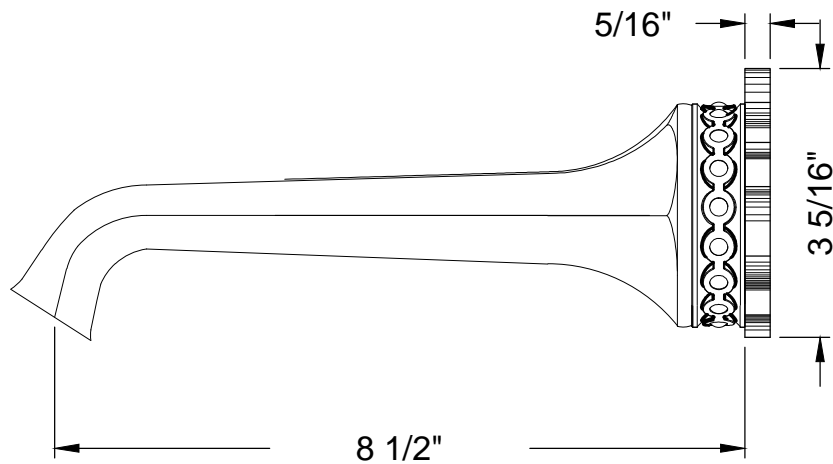

## GEORGIAN BACK PLATE

Georgian back plate with Tudor Regalia wall mounted spout.

Copyright © Compas 2010 www.compassstone.com