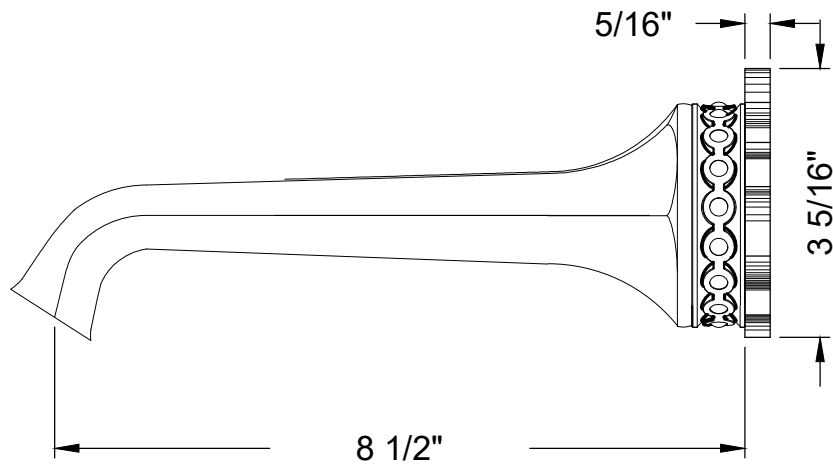

GEORGIAN BACK PLATE

Georgian back plate with Tudor Regalia wall mounted spout.
Style # 09406102

Copyright © Compas 2010 www.compassstone.com

COMPAS