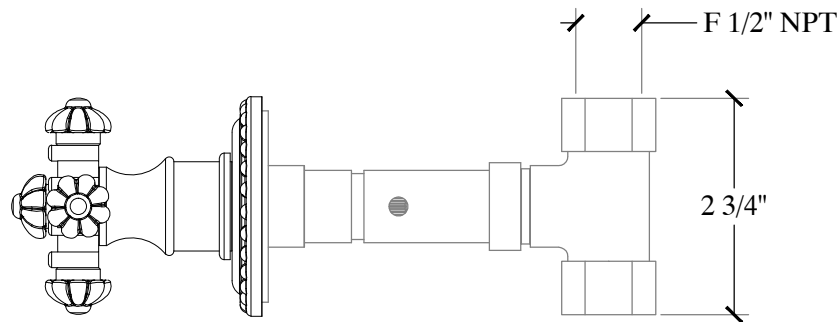

FOUNTAIN LION HEAD

Wall mounted Fountain Lion Head.
Style #

Copyright © Compas 2010 www.compassstone.com

COMPAS

CRUCIFORM

In-Wall Mounted 1/2" Stop Valve - Vanity -
Style # 8506730

Copyright © Compas 2010 www.compassstone.com