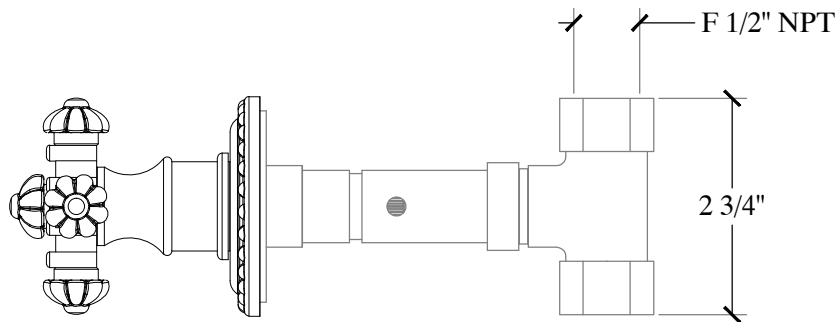

FOUNTAIN LION HEAD

Wall mounted Fountain Lion Head.
Style #

Copyright © Compas 2010 www.compassstone.com

COMPAS

CRUCIFORM

In-Wall Mounted 1/2" Stop Valve - Vanity -
Style # 8506730

Copyright © Compas 2010 www.compassstone.com