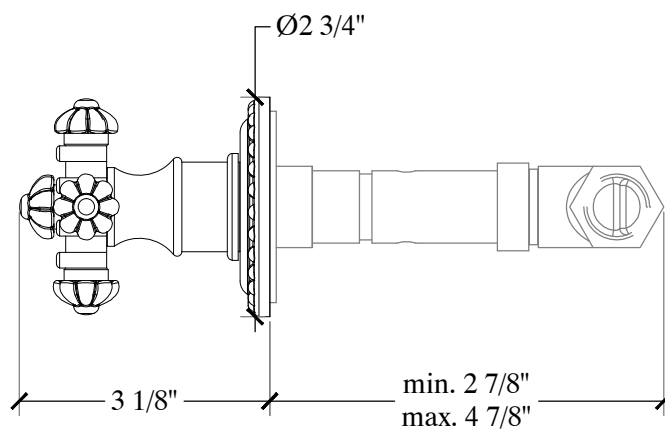

FOUNTAIN LION HEAD

Wall mounted Fountain Lion Head.
Style #

Copyright © Compas 2010 www.compassstone.com

COMPAS

CRUCIFORM

In-Wall Mounted 1/2" Stop Valve - Vanity -
Style # 8506730

Copyright © Compas 2010 www.compassstone.com