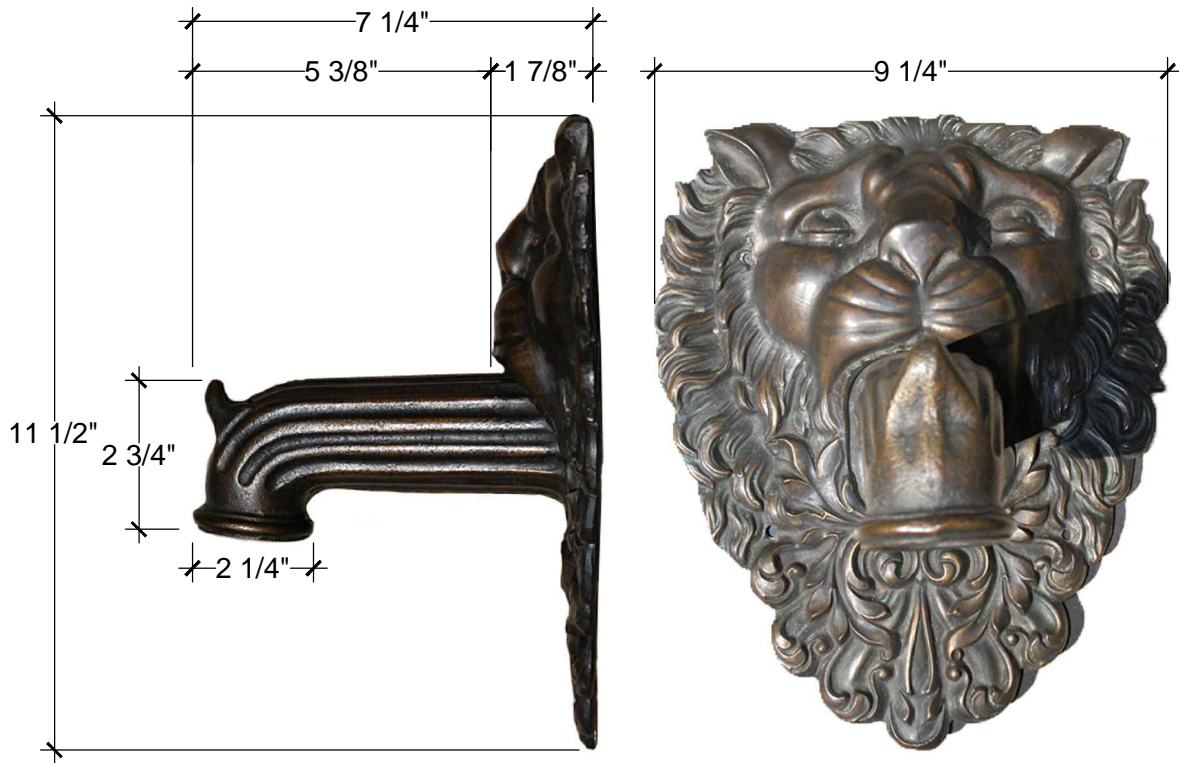

FOUNTAIN LION HEAD

Wall mounted Fountain Lion Head.
Style #

Copyright © Compas 2010 www.compassstone.com

COMPAS

CRUCIFORM

In-Wall Mounted 1/2" Stop Valve - Vanity -
Style # 8506730

Copyright © Compas 2010 www.compassstone.com