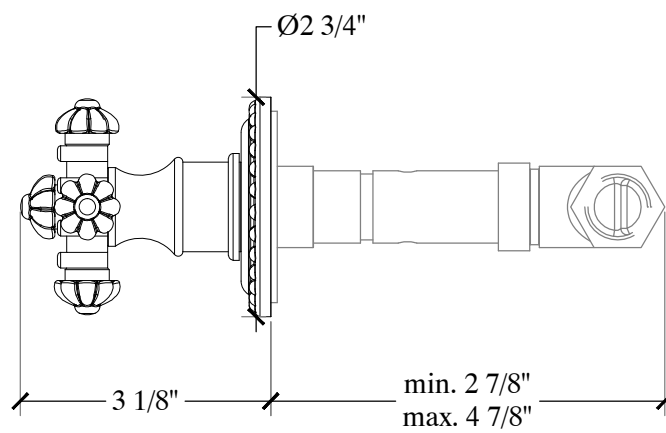

FOUNTAIN LION HEAD

Wall mounted Fountain Lion Head.
Style #

Copyright © Compas 2010 www.compassstone.com

COMPAS

CRUCIFORM

In-Wall Mounted 1/2" Stop Valve - Vanity -
Style # 8506730

Copyright © Compas 2010 www.compassstone.com