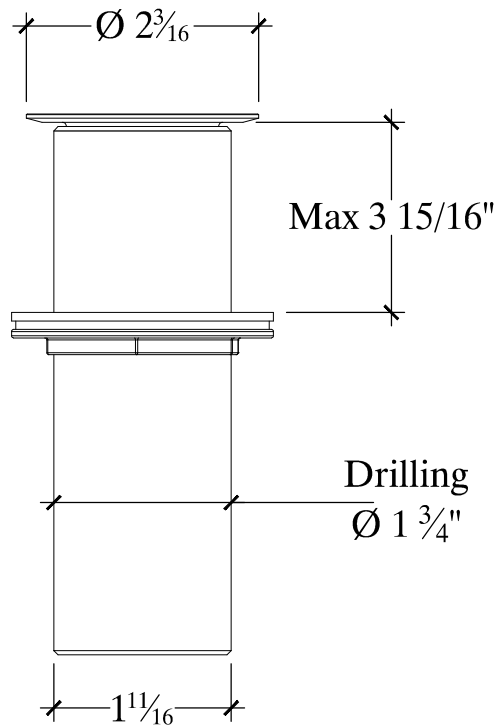

DRAIN

Chiseled Drain
Ref #: 13201496

COMPAS