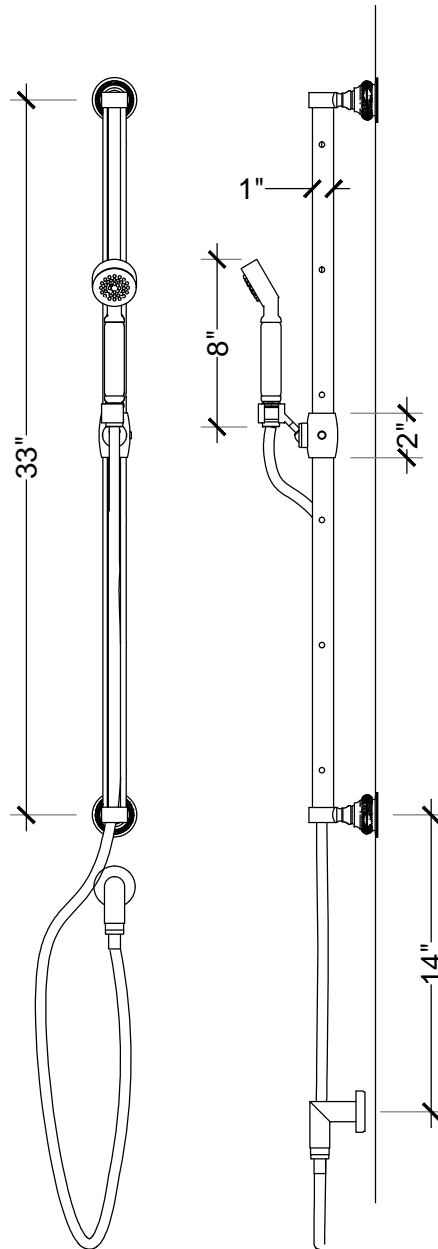

## TUDOR SLIDING SHOWER BAR

Tudor Wall Mounted Adjustable Sliding Bar with Elegance Hand Held Shower  
1/2" NPT  
Style #

F 1/2"

Copyright COMPAS 2010 www.compasstone.com