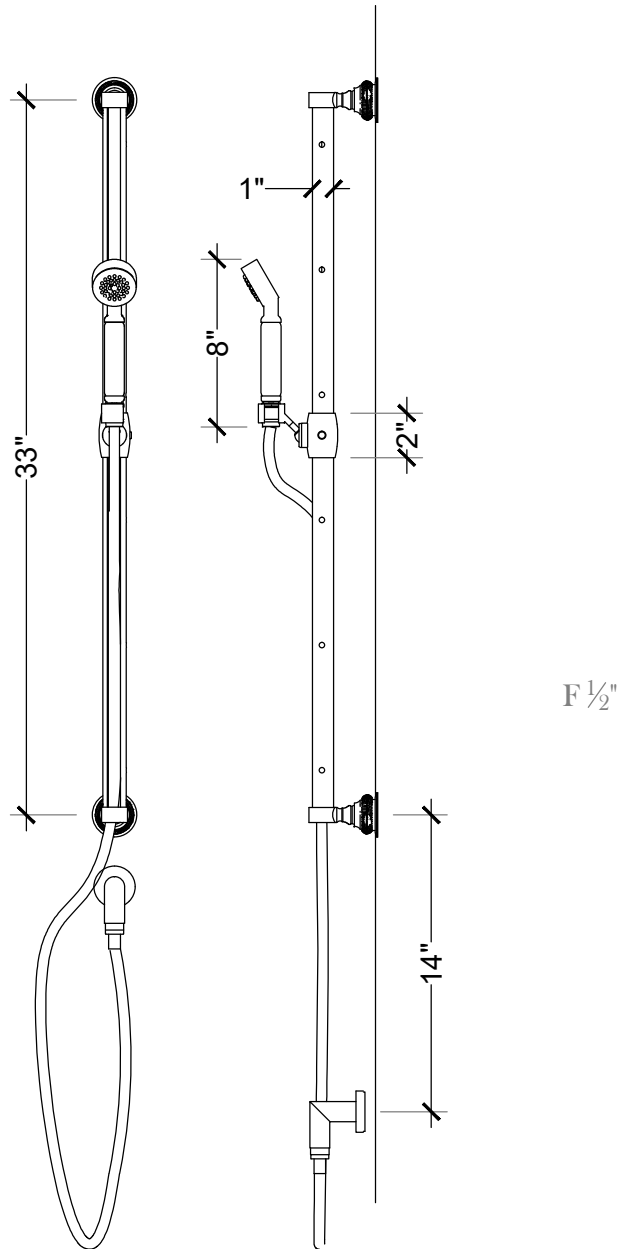

TUDOR SLIDING SHOWER BAR

Tudor Wall Mounted Adjustable Sliding Bar with Elegance Hand Held Shower
1/2" NPT

Style # 08906362

Copyright © Compass 2010 www.compassstone.com

COMPAS