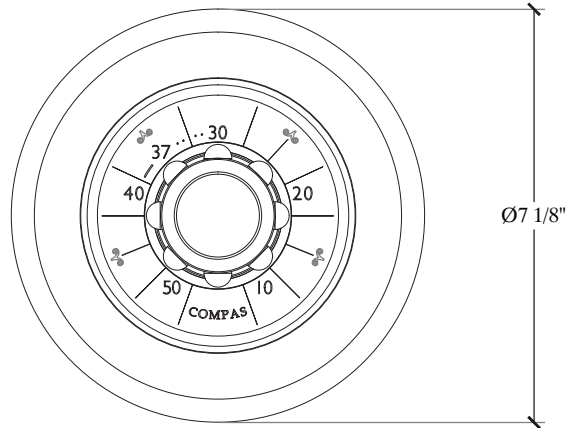

# XL - PEARL

Wall Mounted European Shower Thermostat with In-Wall Mixer  
 Facade Thermostatique Murale et Section du meme  
 Style # 6201385

T2 Pressure  
 82 lt/m Thermostatic Mixer  
 \*T3 available upon request

	T2	T3
A min	2 1/4"	2 3/4"
A max	4 1/2"	4 3/4"
B	2 1/8"	2 3/8"
C	4 3/4"	5 7/8"
D	3 3/4"	4 3/8"
E	3/4"	1"
F	4 3/4"	5 7/8"