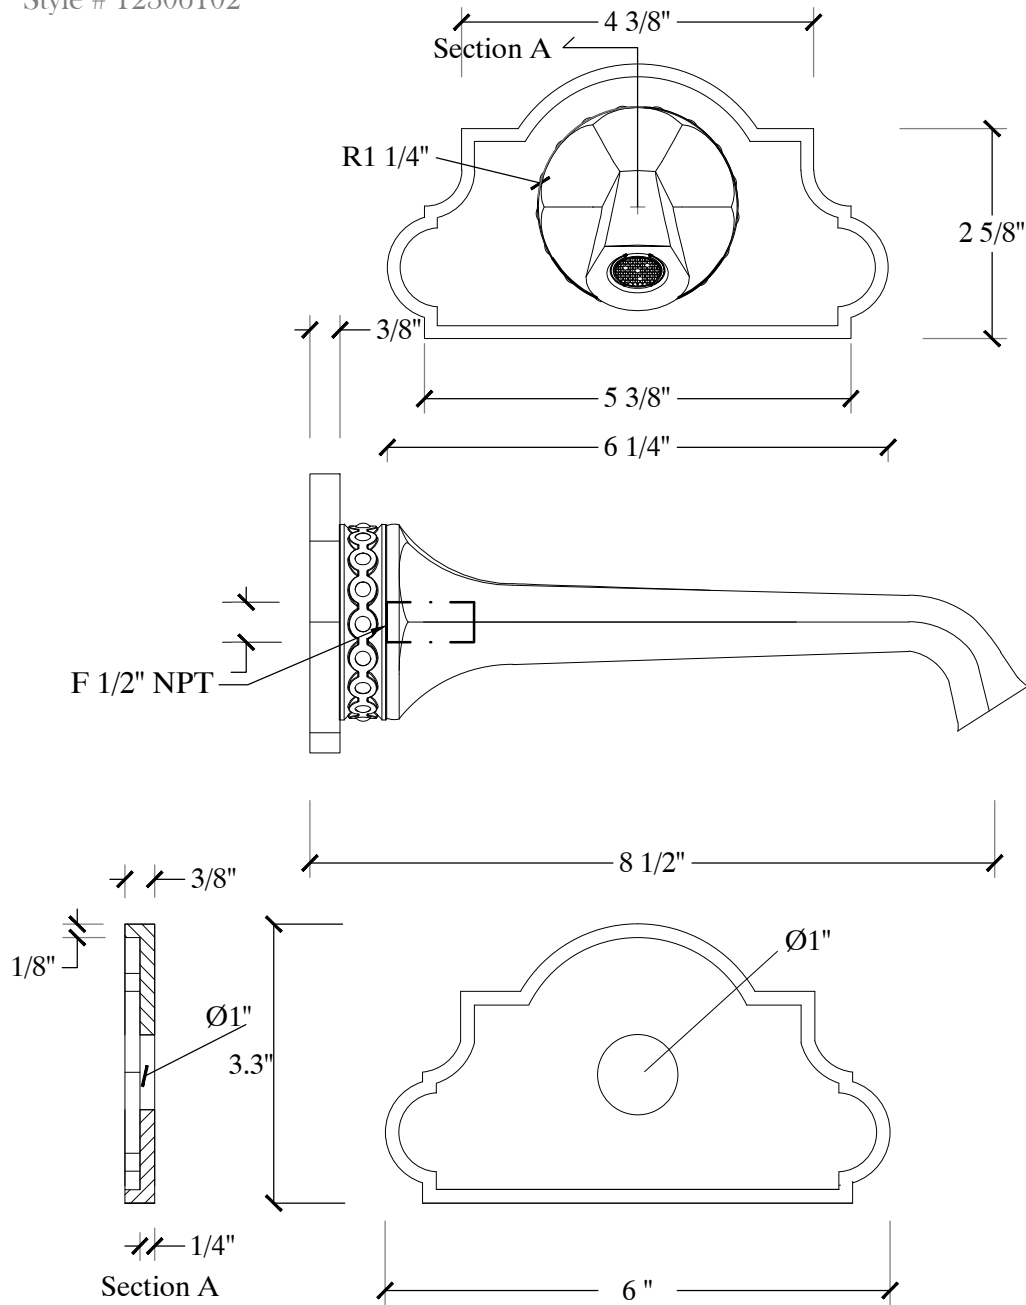

BERAIN - TUDOR -

Wall Mounted Berain/ Tudor Spout-
with Berain back plate

Style # 12306102

Copyright © Compas 2010 www.compassstone.com

COMPAS