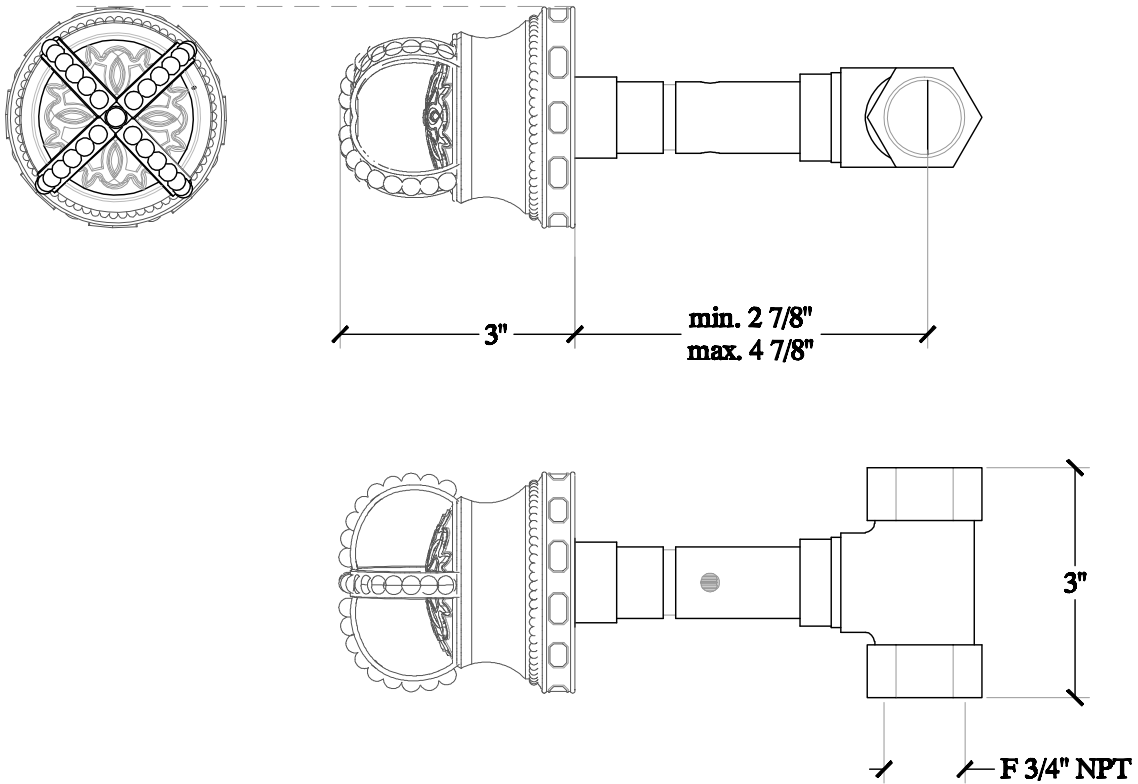

MARGOT

Wall Mounted 3/4" Stop Valve for Shower or Tub
Facade Murale 3/4" a' Encastrer

Copyright © Compas 2010 www.compassstone.com

COMPAS®