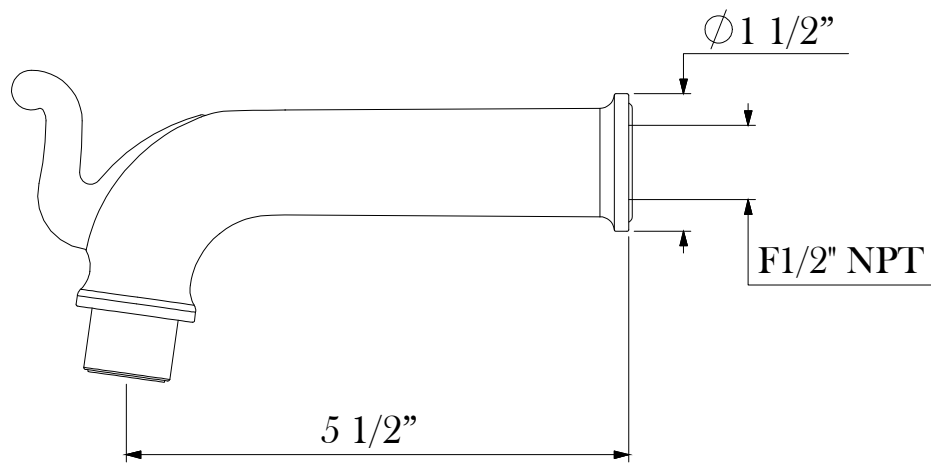

SERENE

Wall Mount Vanity Spout - Bec Lavabo Mural
Style #: 10206100

COPYRIGHT © COMPAS 2010 WWW.COMPASSSTONE.COM

COMPAS