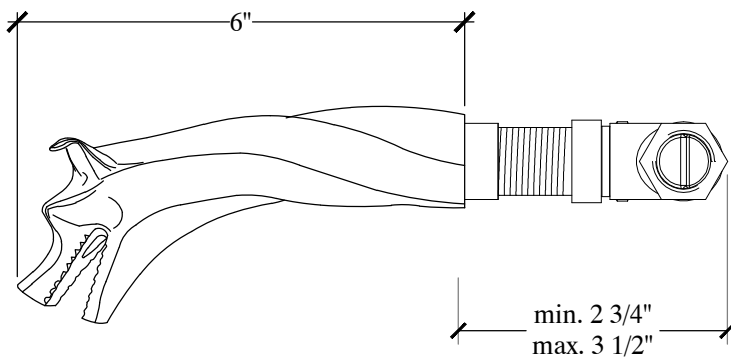

LOUP GAROU

Wall Mounted Spout $\frac{1}{2}$ " NPT

Style # 10906100

Copyright © Compas 2010 www.compassstone.com

COMPAS