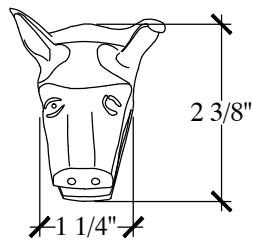

LOUP GAROU

Wall Mounted Spout $\frac{1}{2}$ " NPT

Style # 10906100

Copyright © Compas 2010 www.compassstone.com

COMPAS