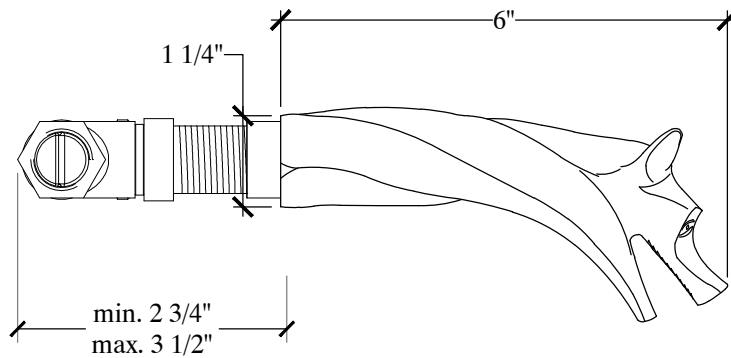

LOUP GAROU

Wall Mounted Spout $\frac{1}{2}$ " NPT

Style # 10906100

Copyright © Compas 2010 www.compassstone.com

COMPAS