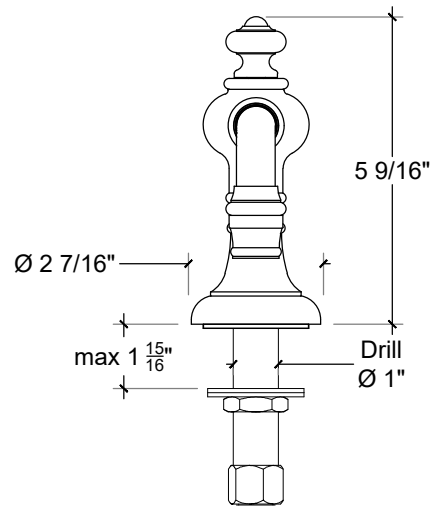

ELEGANCE

Deck Mounted Elegance spout for Vanity $\frac{1}{2}$ " NPT

With pop-up and drain included: Style # 06006109-SP

Without pop-up and drain: Style # 06006123-SP

Copyright © Compass 2010 www.compassstone.com