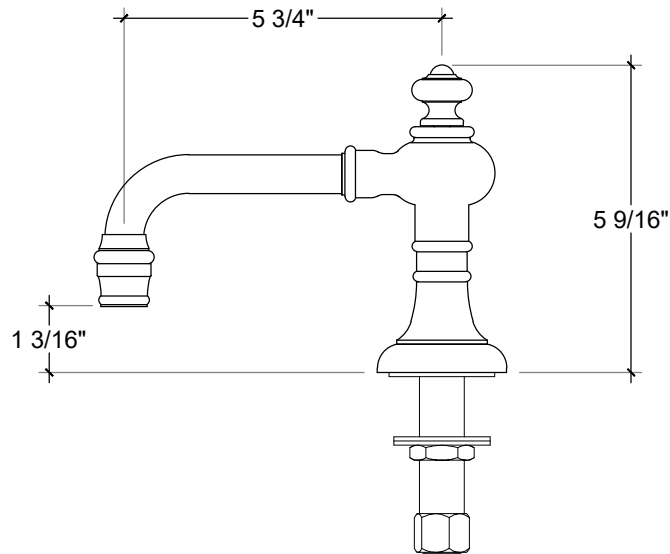

ELEGANCE

Deck Mounted Elegance spout for Vanity $\frac{1}{2}$ " NPT

With pop-up and drain included: Style # 06006109-SP

Without pop-up and drain: Style # 06006123-SP

Copyright © Compass 2010 www.compassstone.com