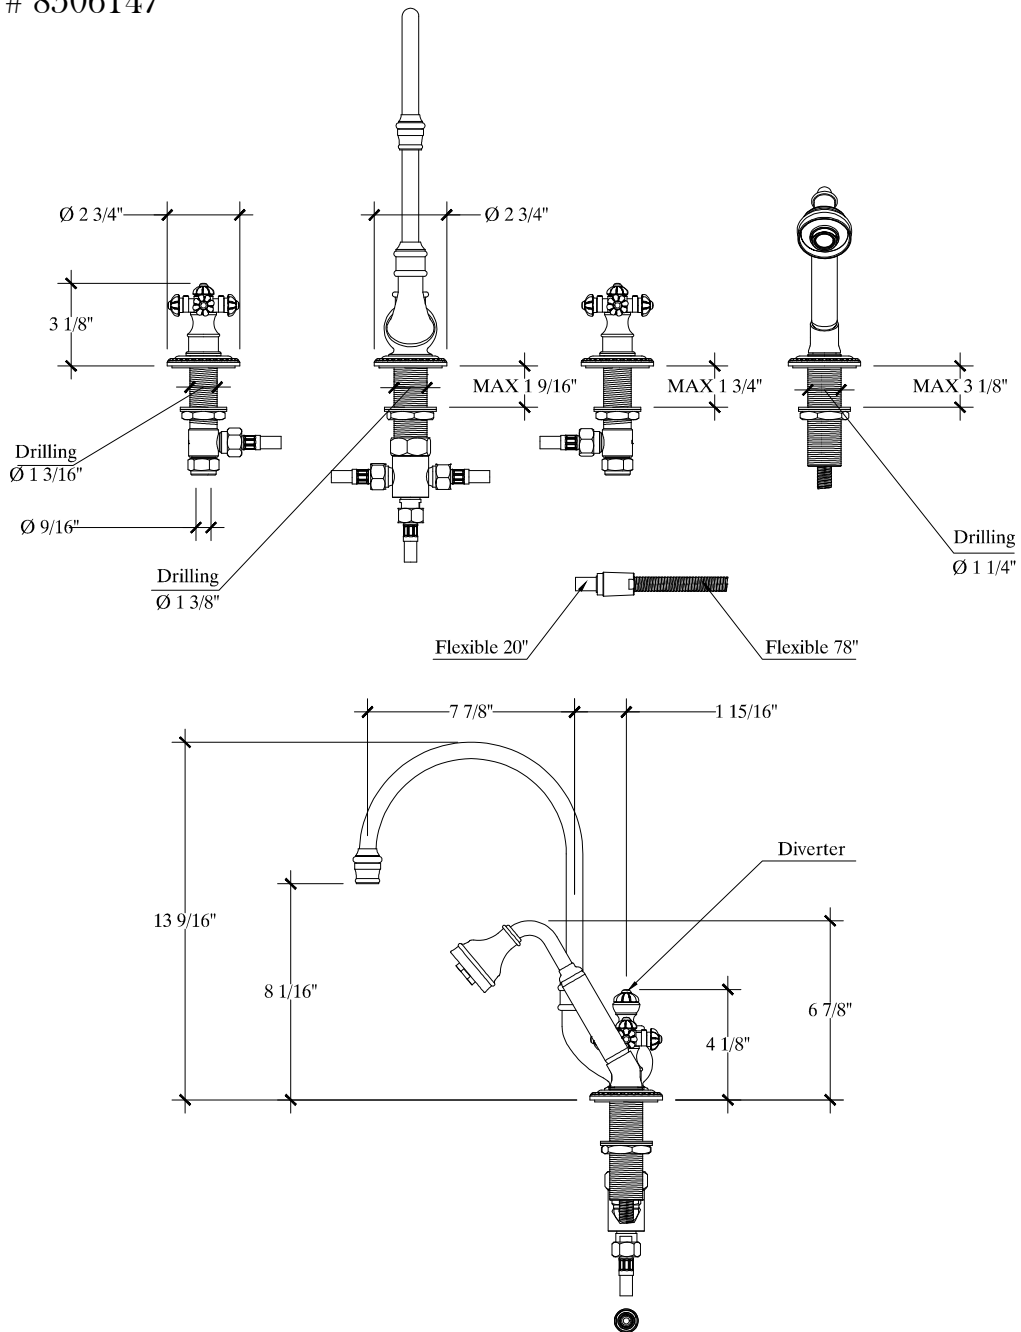

KITCHEN

Deck Mounted Cruciform Kitchen 4 Holes Sink with Deck Mounted Spry Style # 8506147

Copyright © Compass 2010 www.compassstone.com

COMPAS