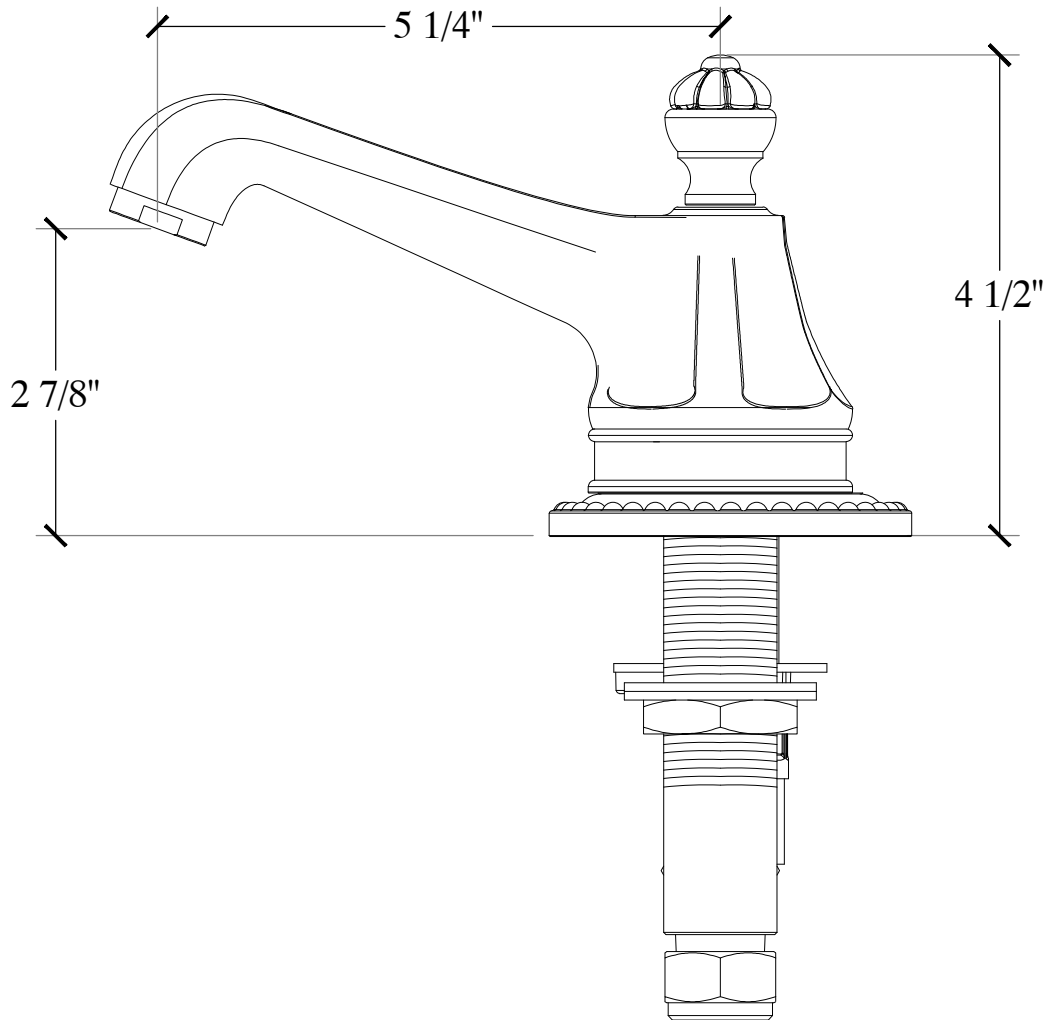

CRUCIFORM

Deck Mounted Spout for Vanity - Constance
With pop-up and drain included: Style # 08506109-SP
Without pop-up and drain: Style # 08506123-SP

Copyright © Compas 2010 www.compasstone.com

COMPAS