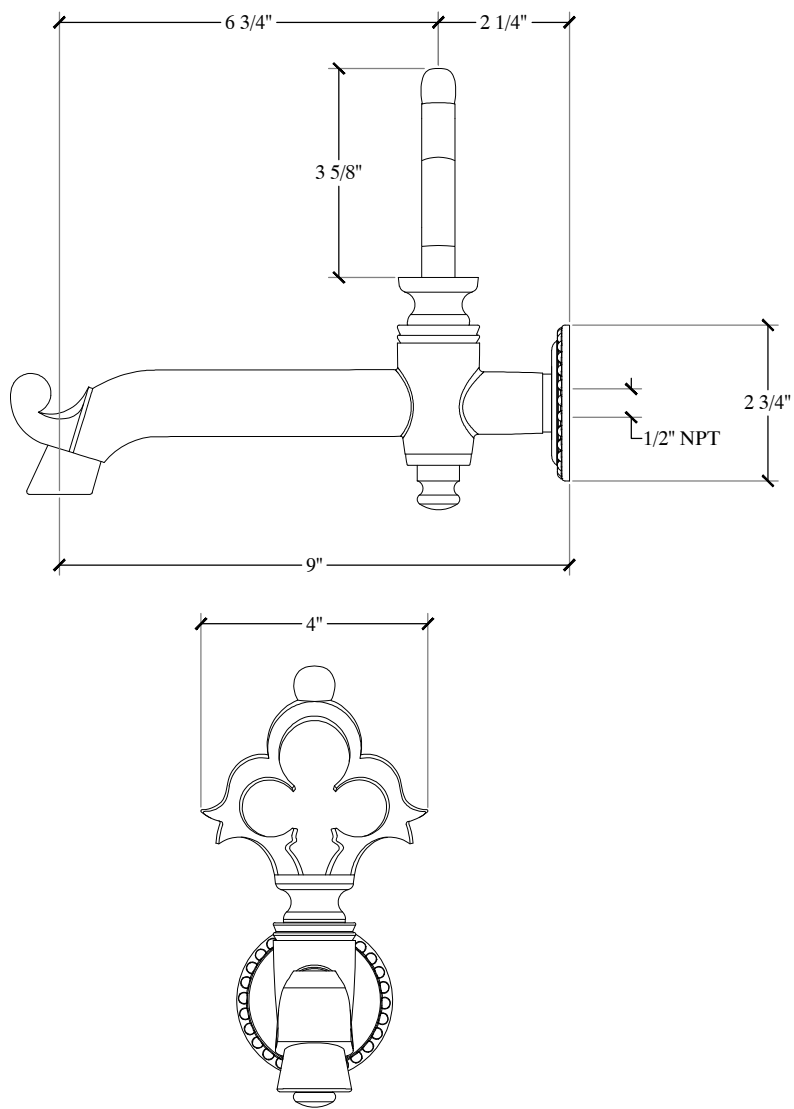

GRAND DUCALE

Wall Mounted Costume Spout with Beaded Back Plate
Style #

Copyright © Compas 2010 www.compassstone.com

COMPAS