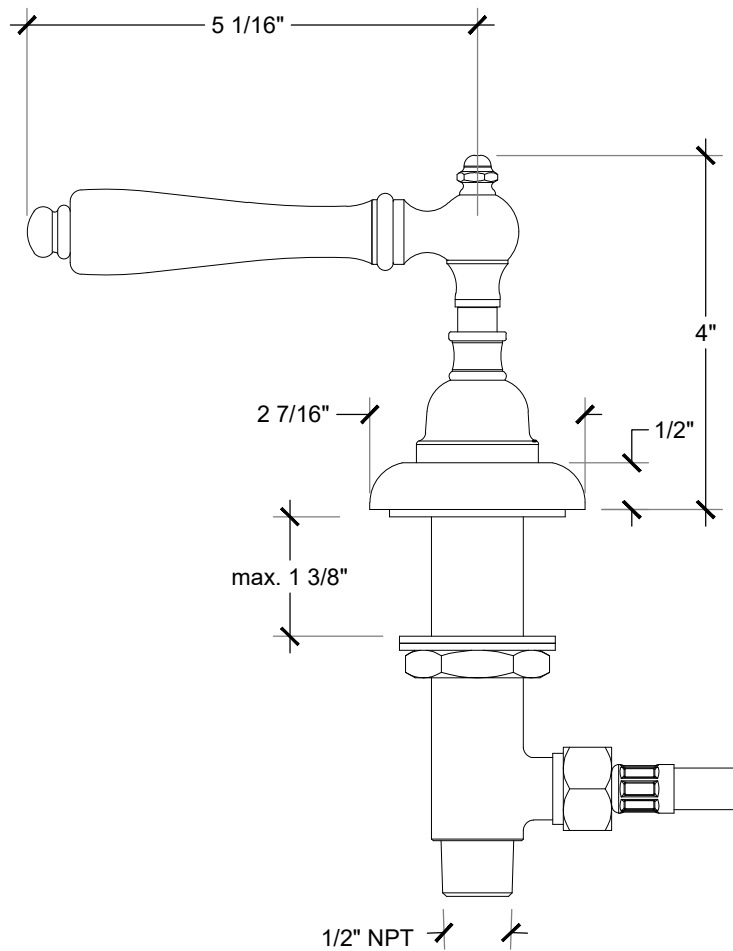

ELEGANCE LEVER

Deck mounted elegance lever $\frac{1}{2}$ " NPT

Deck mounted valve - Right side: Style # 07406720

Deck mounted valve - Left side: Style # 07406721

Copyright © Compass 2010 www.compassstone.com