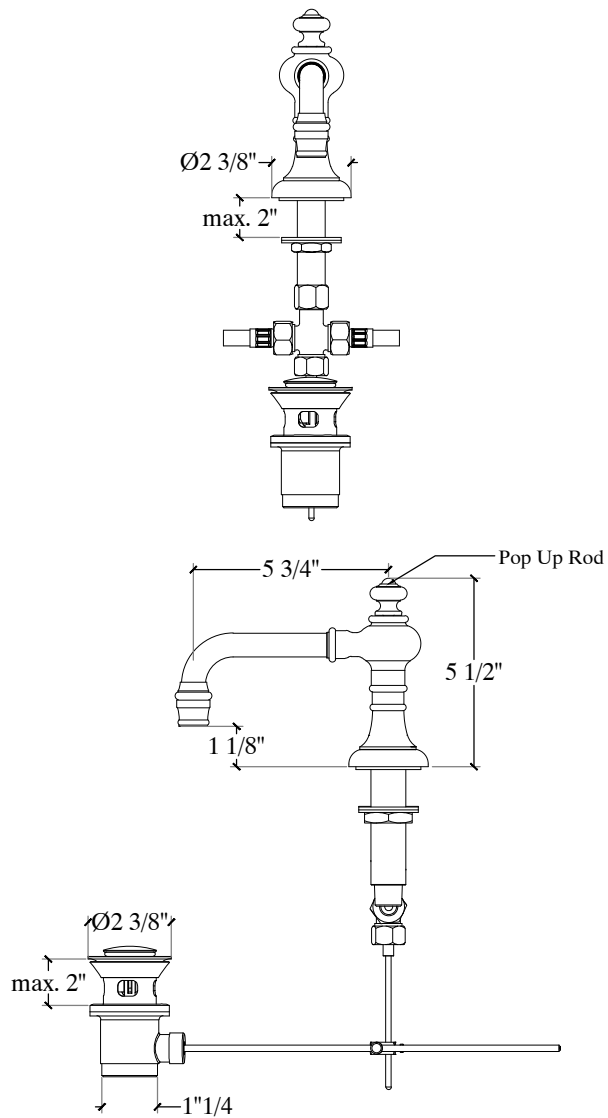

## Deck Mounted Spout with Pop-up

With pop-up and drain included: Style # 06006109-SP

Without pop-up and drain: Style # 06006123-SP

Copyright © Compass 2010 [www.compassstone.com](http://www.compassstone.com)