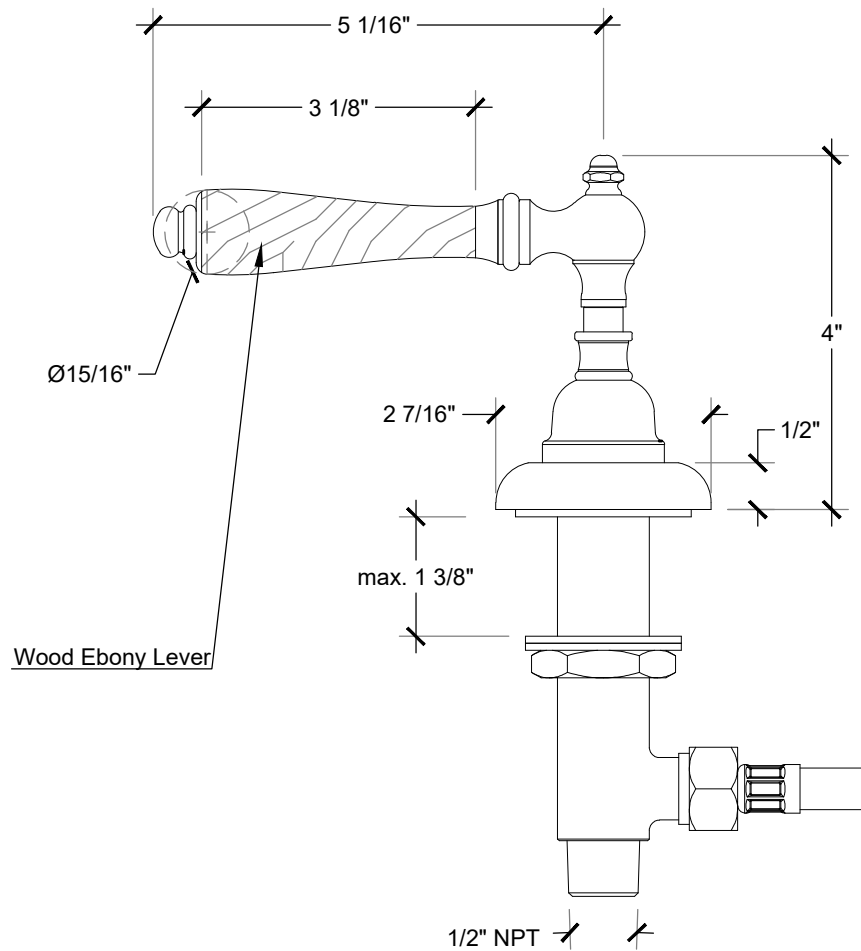

WOOD LEVER

Elegance Lever Ebony wood handle with standard metal base detail.

Deck mounted valve - Right side: Style # 07406720-ANSP

Deck mounted valve - Left side: Style # 07406721-ANSP

Copyright © Compass 2010 www.compassstone.com