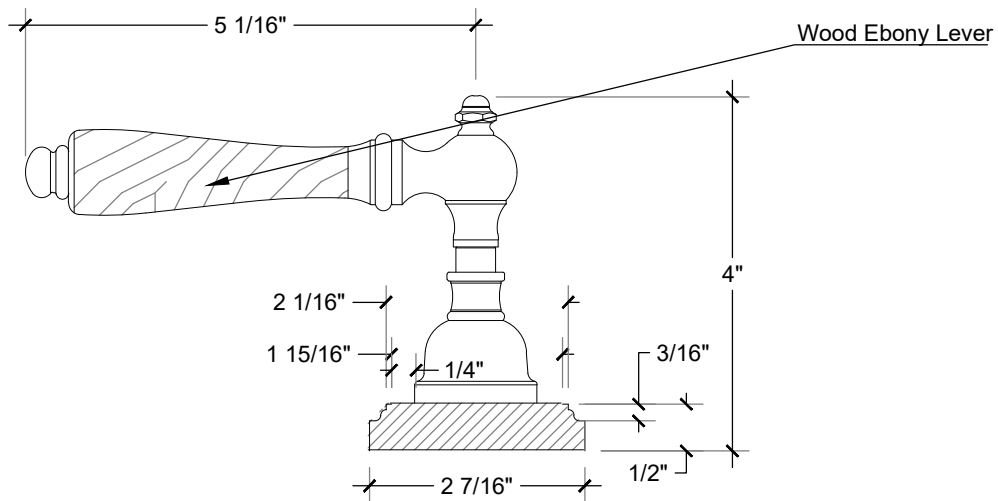

WOOD LEVER

Elegance Lever Ebony wood handle with new metal base detail.
Set on Plexiglas base.

Finished: Polished Nickel

Deck mounted valve - Right side: Style # 07406720-ANSPB

Deck mounted valve - Left side: Style # 07406721-ANSPB