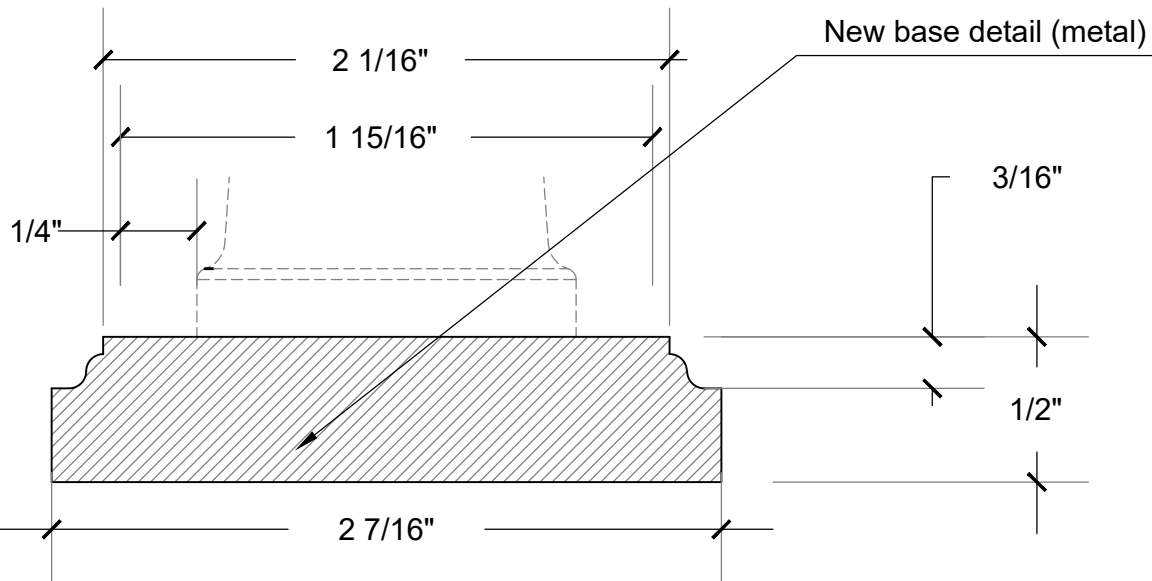

WOOD LEVER

Elegance Lever Ebony wood handle with new metal base detail.
Set on Plexiglas base.

Finished: Polished Nickel

Deck mounted valve - Right side: Style # 07406720-ANSPB

Deck mounted valve - Left side: Style # 07406721-ANSPB