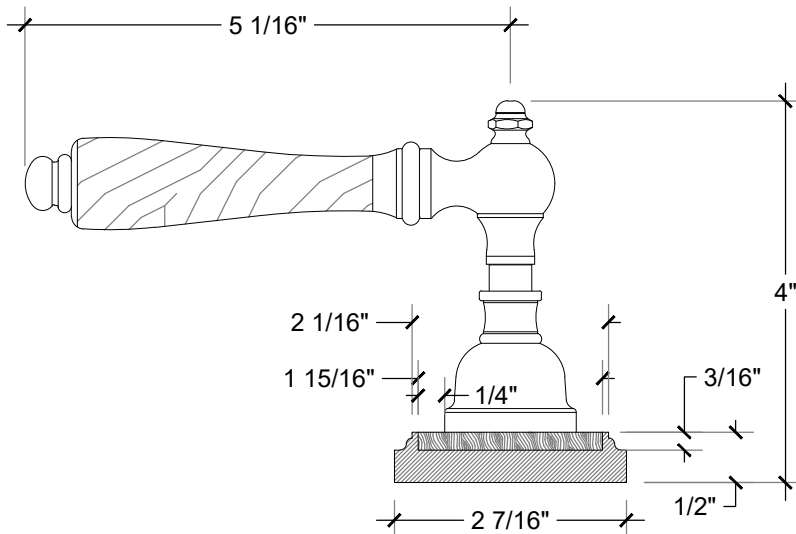

WOOD LEVER

Elegance Lever Ebony wood handle with Ebony base inlay.

Deck mounted valve - Right side: Style # 07406720-ANSPA

Deck mounted valve - Left side: Style # 07406721-ANSPA

Copyright © Compas 2010 www.compassstone.com