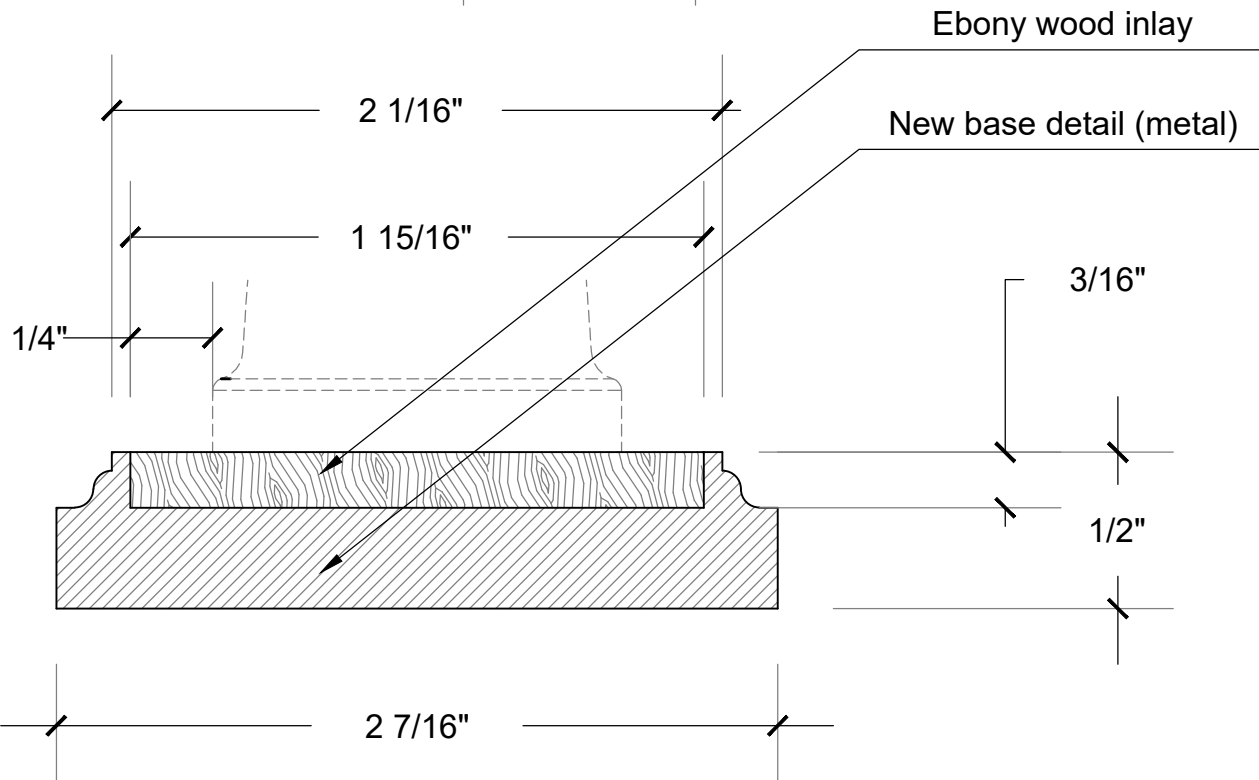

WOOD LEVER

Elegance Lever Ebony wood handle with Ebony base inlay.

Deck mounted valve - Right side: Style # 07406720-ANSPA

Deck mounted valve - Left side: Style # 07406721-ANSPA

Copyright © Compas 2010 www.compassstone.com