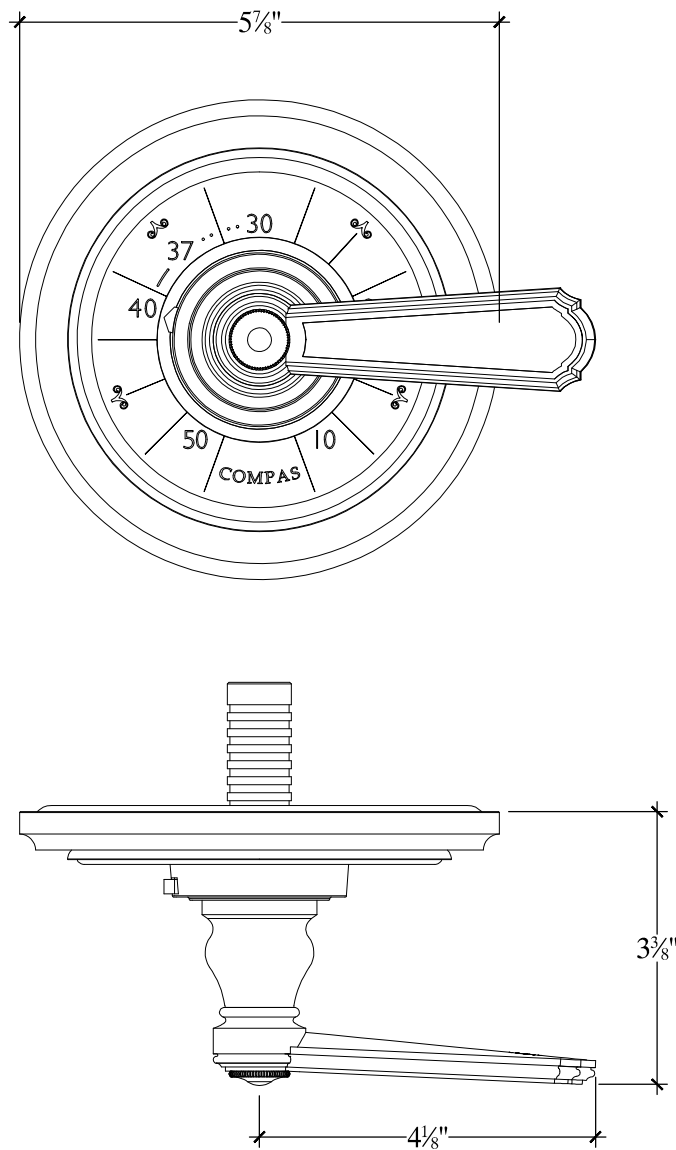

VILLA

In-wall mounted Thermal Shower System with Villa Lever Handle
Ref #: 9501385

Copyright © Compas 2010 www.compassstone.com

COMPAS