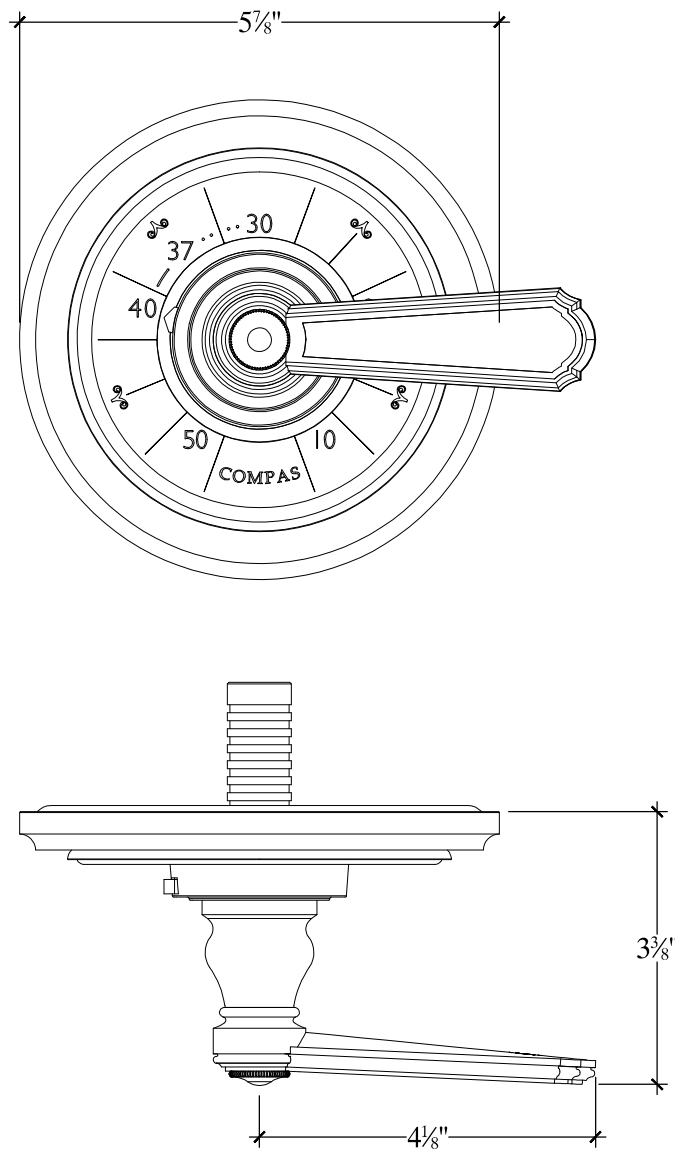

VILLA

In-wall mounted Thermal Shower System with Villa Lever Handle
Ref #: 9501385

Copyright © Compas 2010 www.compassstone.com

COMPAS