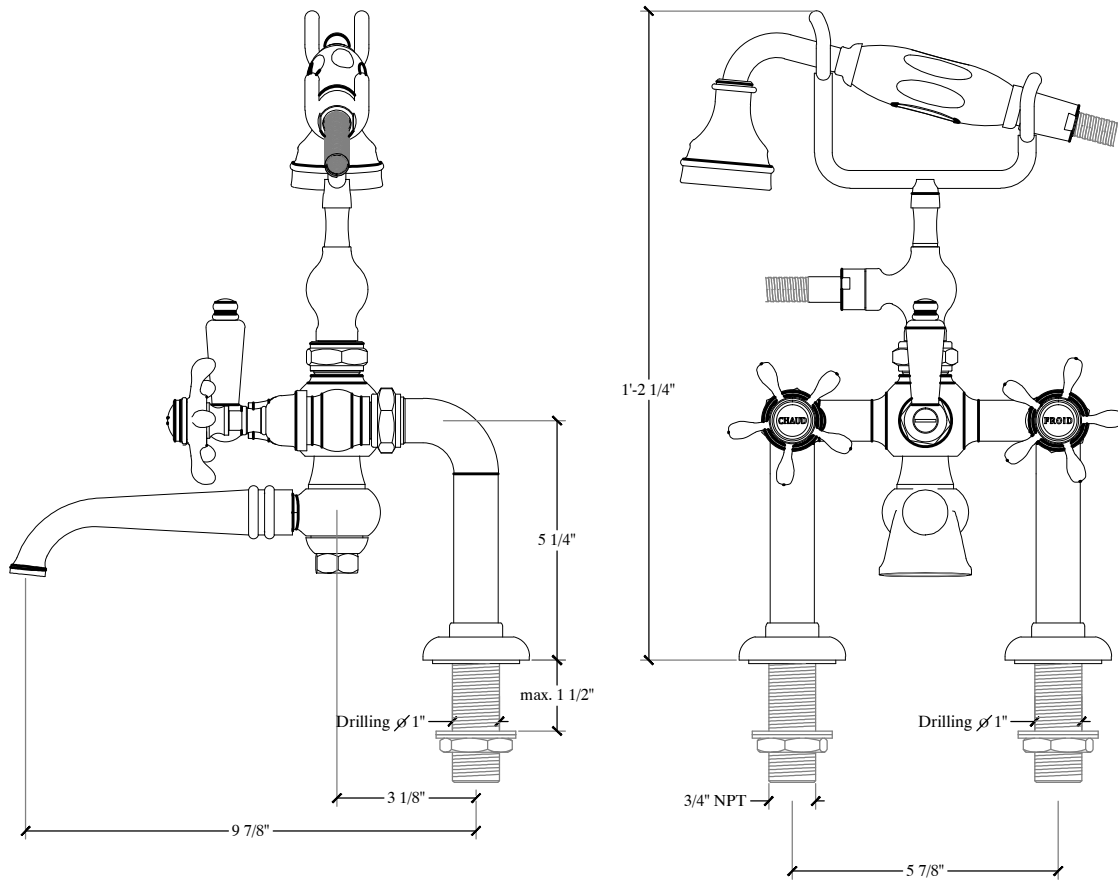

# ELEGANCE

Deck Mounted Tub Mixer with Telephone Shower Ensemble  
Melangeur Bain Douchette sur Colonnettes  
Style # 6006220

Copyright © Compas 2010 www.compassstone.com