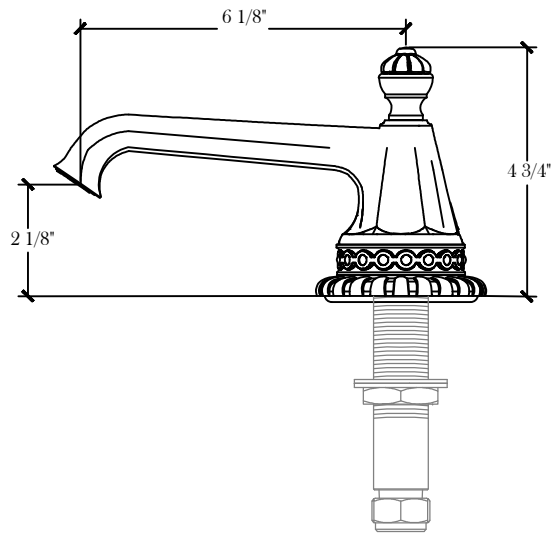

SEGOVIA

Deck Mounted Regalia Spout 1/2" NPT

With pop-up and drain included: Style # 08406109

Without pop-up and drain: Style # 08406123

Copyright © Compas 2010 www.compassstone.com

COMPAS[®]

UPDATED ON 07-30-12