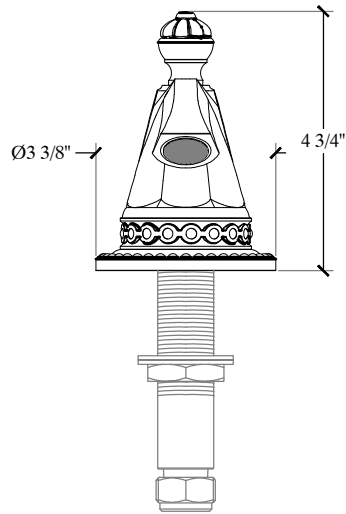

SEGOVIA

Deck Mounted Regalia Spout 1/2" NPT
Style #

Copyright © Compas 2010 www.compasstone.com

COMPAS®