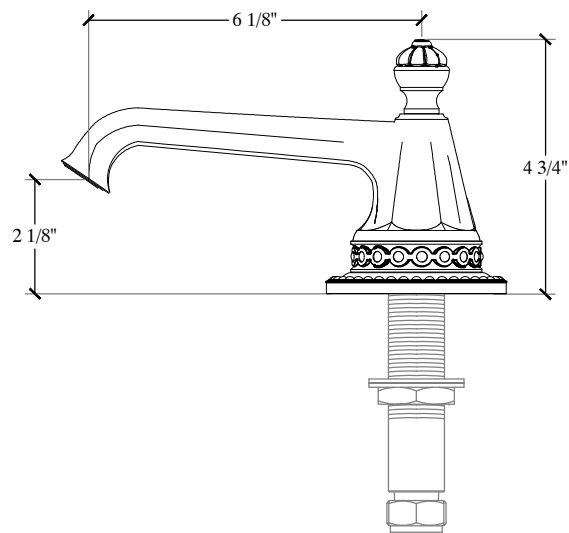

SEGOVIA

Deck Mounted Regalia Spout 1/2" NPT
Style #

Copyright © Compas 2010 www.compasstone.com

COMPAS®