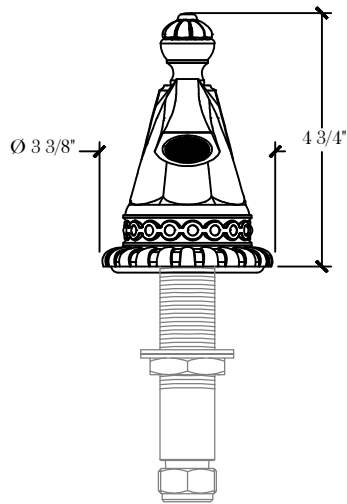

SEGOVIA

Deck Mounted Regalia Spout 1/2" NPT

With pop-up and drain included: Style # 08406109

Without pop-up and drain: Style # 08406123

Copyright © Compas 2010 www.compassstone.com

COMPAS[®]

UPDATED ON 07-30-12