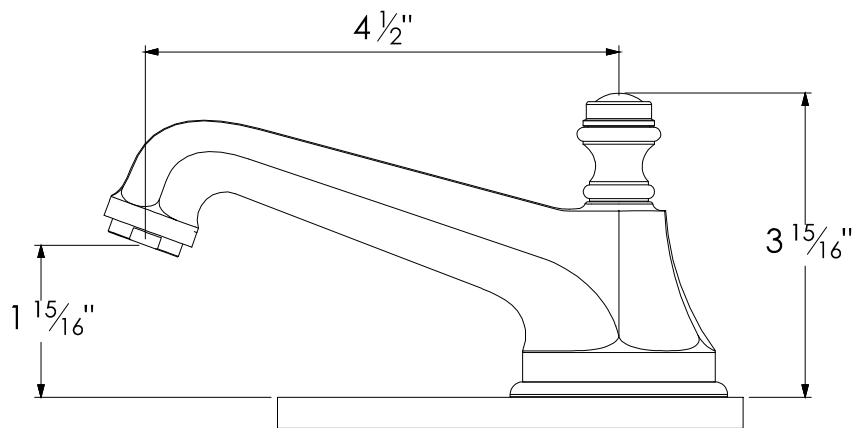

CONSTANCE

Deck Mount Spout for Vanity $\frac{1}{2}$ " NPT
Réf : 8308109

Copyright © Compas 2010 www.compasstone.com

COMPAS