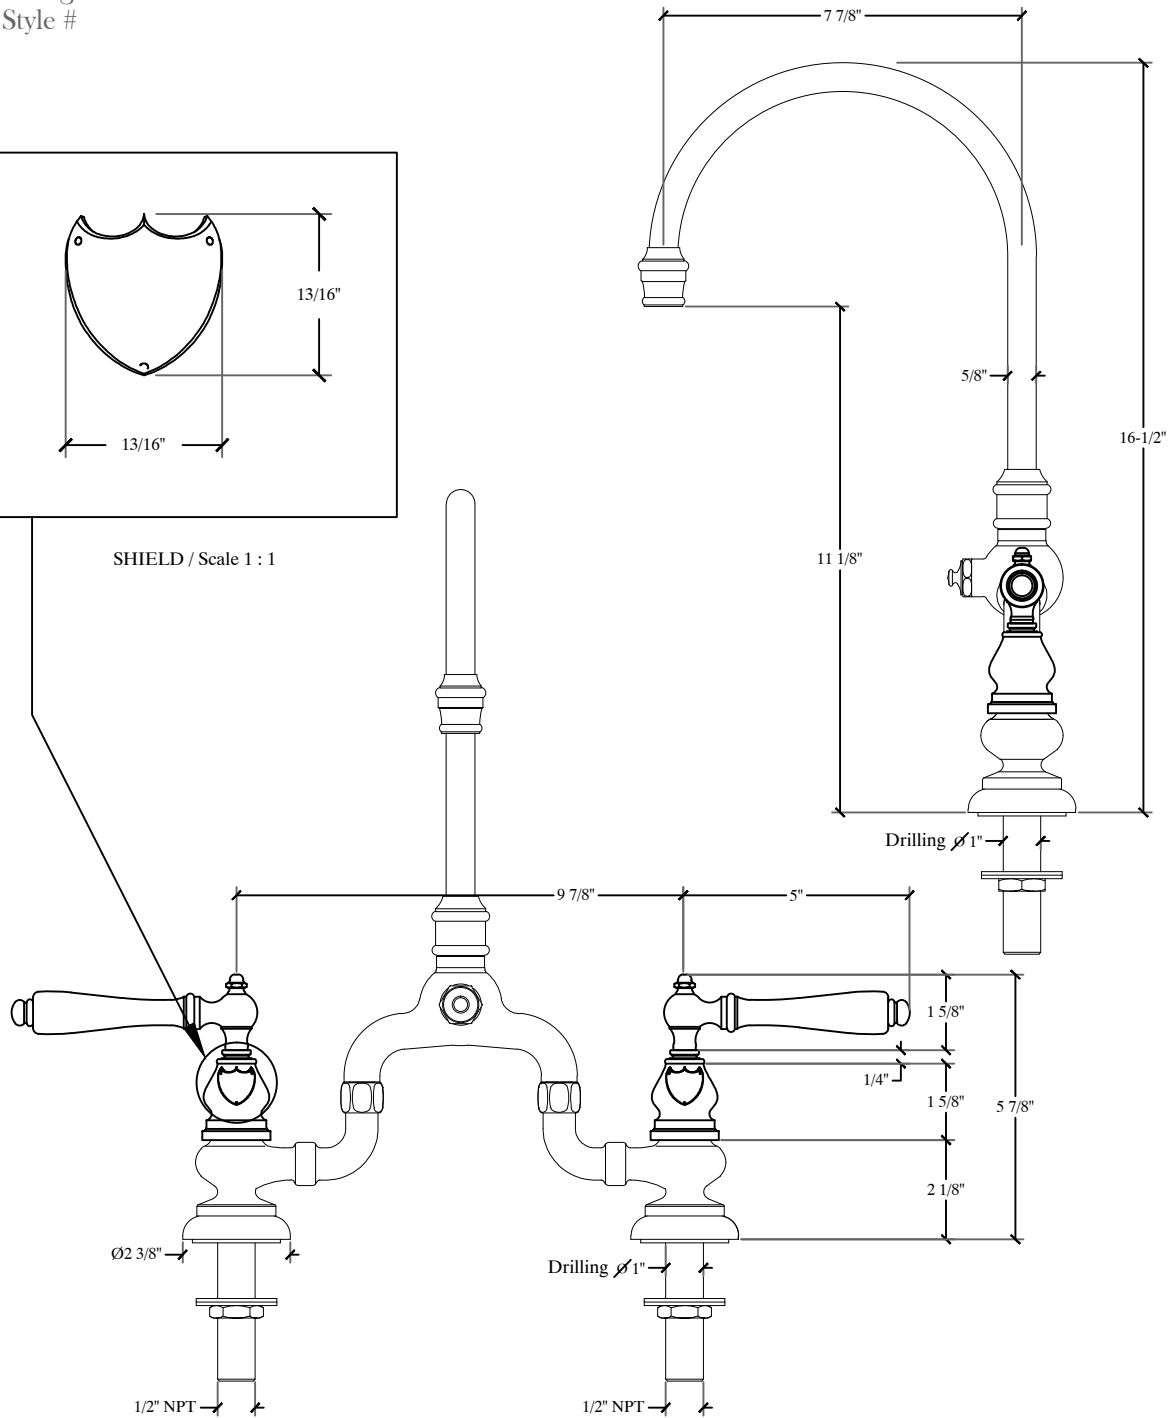

PROTOTYPE

Kitchen Spout

Deck Mounted Spout and Handle on Curved Variable Bridge; Swiveling Arm with Villa Body
Long neck
Style #

SHIELD / Scale 1 : 1

Copyright © Compas 2010 www.compassstone.com

COMPAS[®]