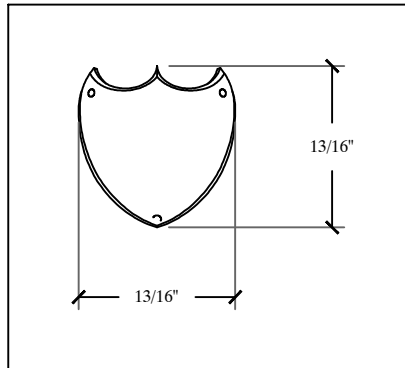

PROTOTYPE

Kitchen Spout

Deck Mounted Spout and Handle on Curved Variable Bridge; Swiveling Arm with Villa Body
Long neck
Style #

SHIELD / Scale 1 : 1

Copyright © Compass 2010 www.compassstone.com

COMPAS[®]