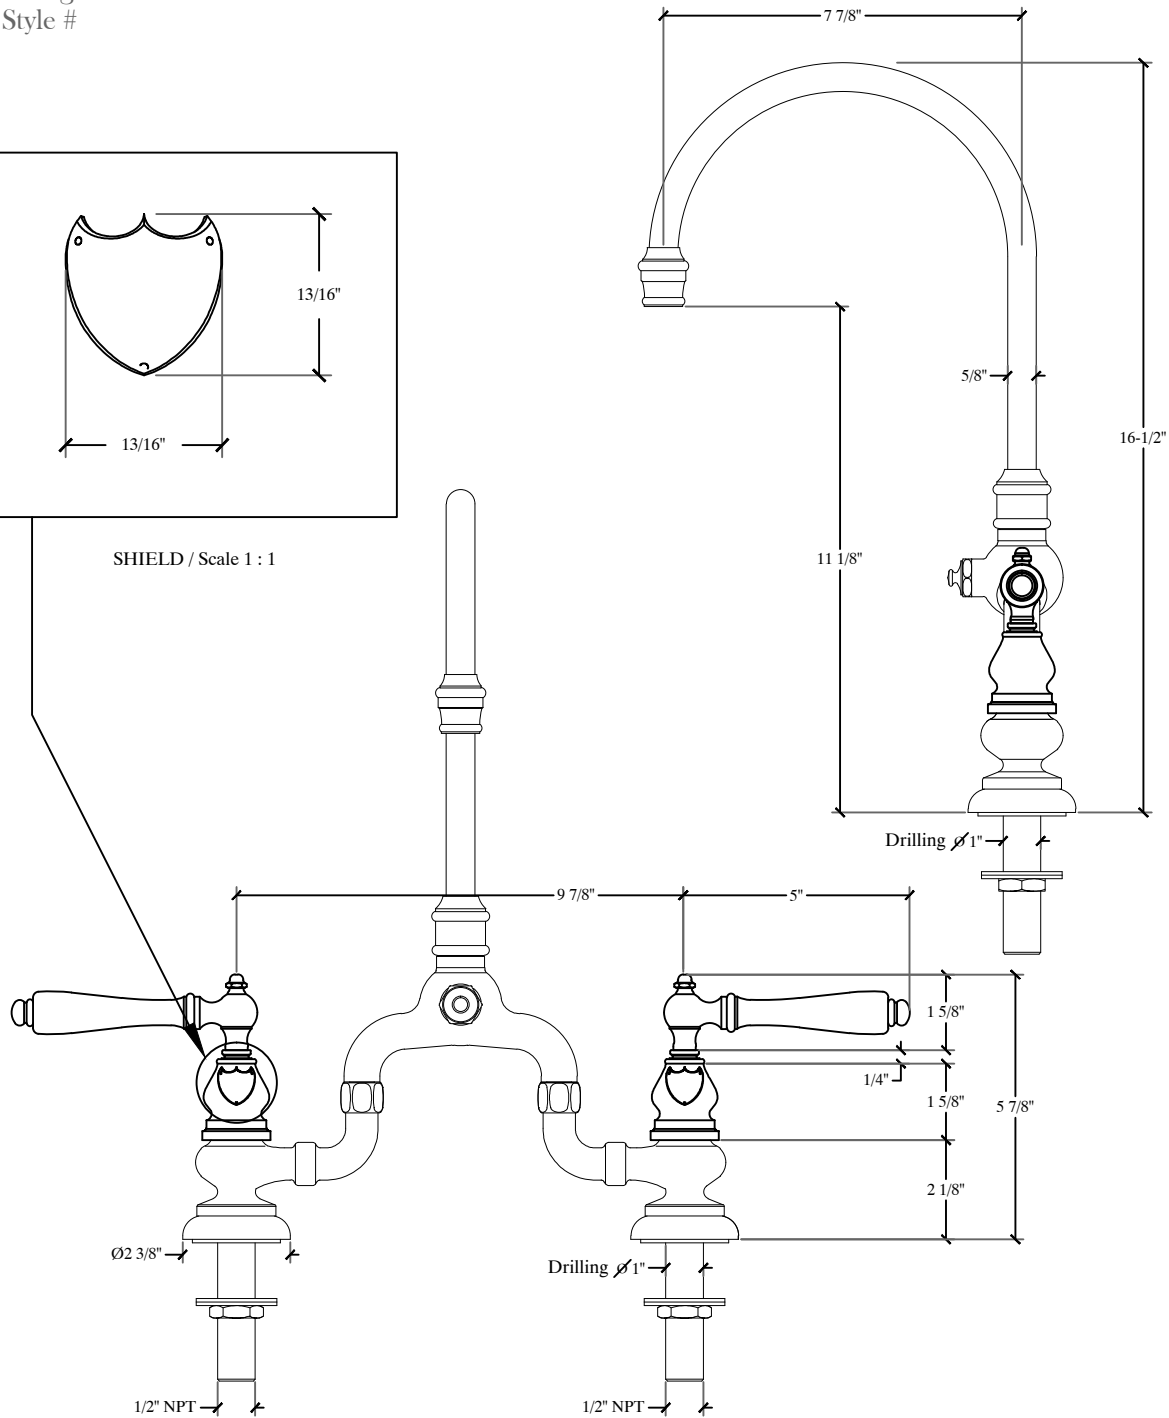

PROTOTYPE

Kitchen Spout

Deck Mounted Spout and Handle on Curved Variable Bridge; Swiveling Arm with Villa Body
Long neck
Style #

SHIELD / Scale 1 : 1

Copyright © Compass 2010 www.compassstone.com

COMPAS[®]