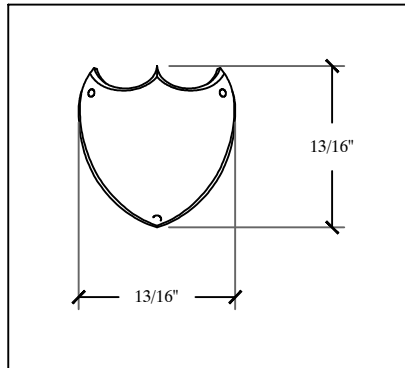

PROTOTYPE

Kitchen Spout

Deck Mounted Spout and Handle on Curved Variable Bridge; Swiveling Arm with Villa Body
Long neck
Style #

SHIELD / Scale 1 : 1

Copyright © Compas 2010 www.compassstone.com

COMPAS[®]