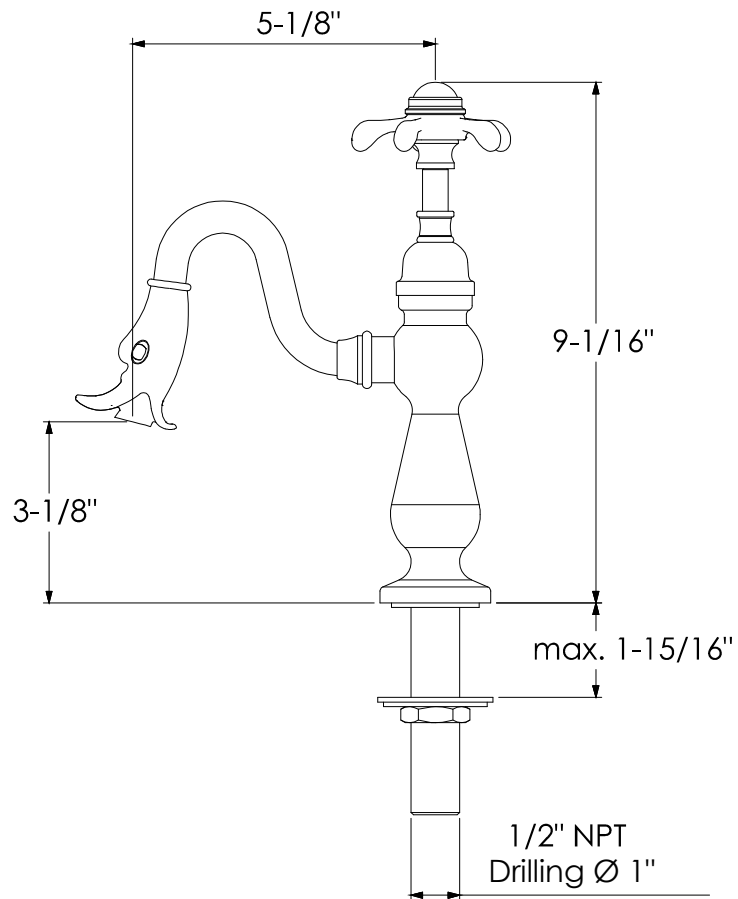

ROBINET

Deck Mount Mechanical Spout
Robinet sur gorge lave main

Reference # 00801108

Copyright © Compas 2010 www.compassstone.com

COMPAS