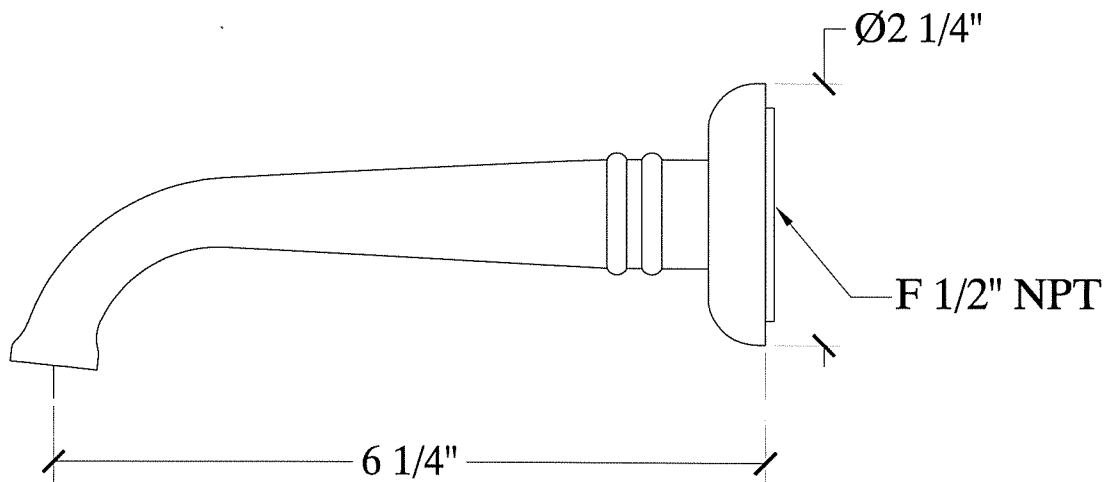

ELEGANCE

Wall Mounted Spout - Della -
Bec de Lavabo Mural
Style # 6001100

Copyright © Compas 2010 www.compasstone.com

* Select preferred handles to create ensemble

COMPAS[®]