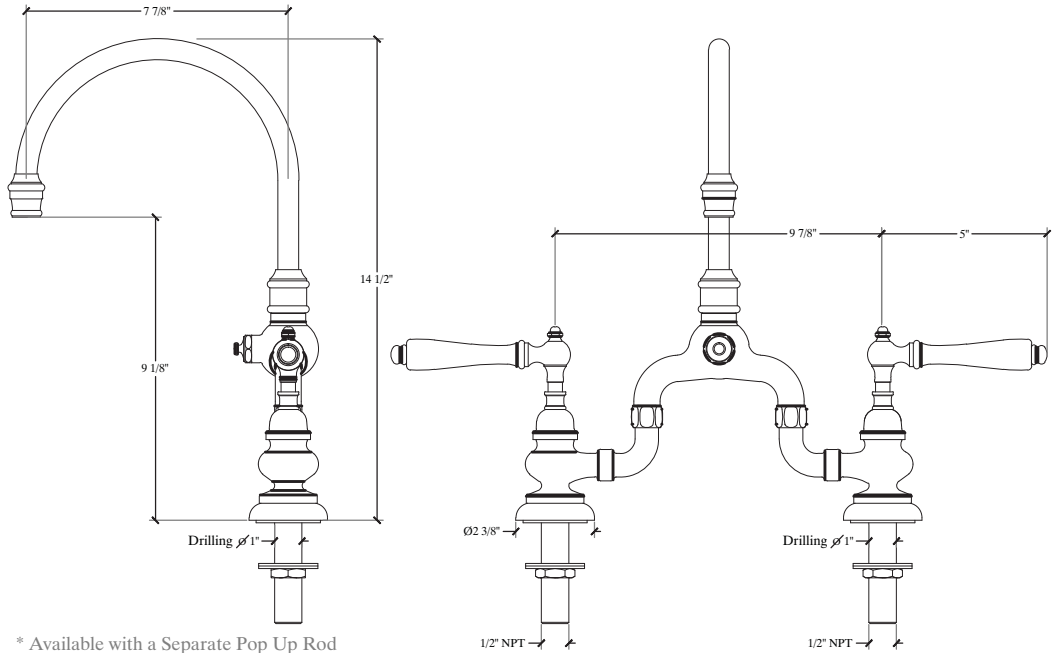

# ELEGANCE MANETTE

Deck Mounted Spout & Handle on Curved Bridge  
Reference # 7401166

Copyright © Compass 2010 www.compassstone.com