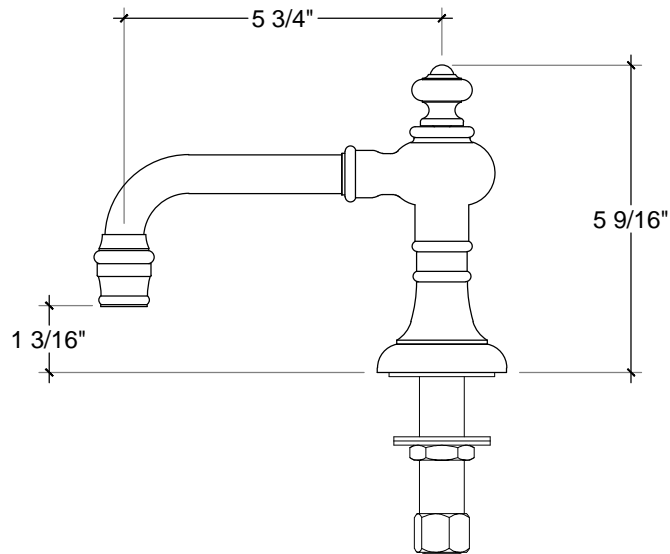

ELEGANCE

Deck Mounted Elegance spout for Vanity $\frac{1}{2}$ " NPT
Style #

Copyright © Compas 2010 www.compassstone.com

COMPAS