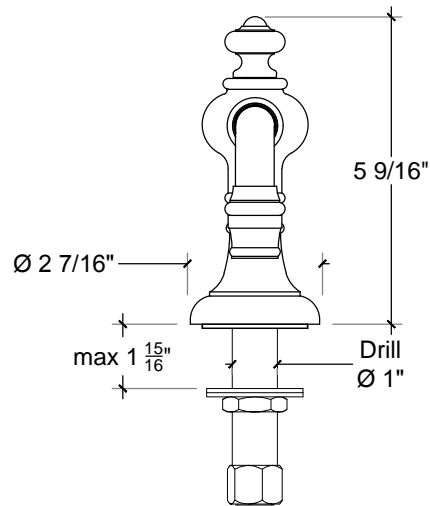

ELEGANCE

Deck Mounted Elegance spout for Vanity $\frac{1}{2}$ " NPT
Style #

Copyright © Compas 2010 www.compassstone.com

COMPAS