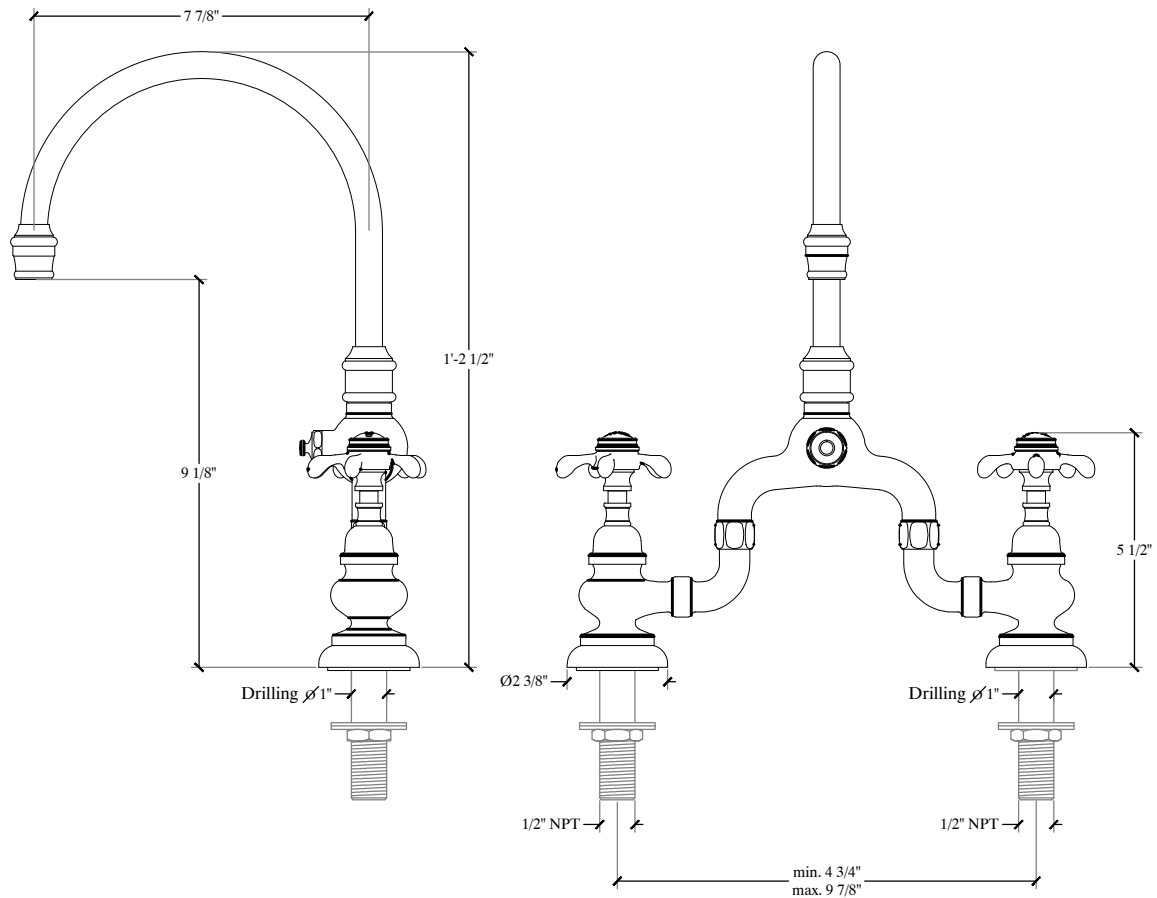

ELEGANCE

Deck Mounted Spout and Handle on Curved Variable Bridge; Swiveling Arm
Melangeur 2 Trous, EA Variable, Bec Mobile
Style # 6006166

Copyright © Compass 2010 www.compassstone.com

* Available with a Separate Pop Up Rod or Chain w/plug.