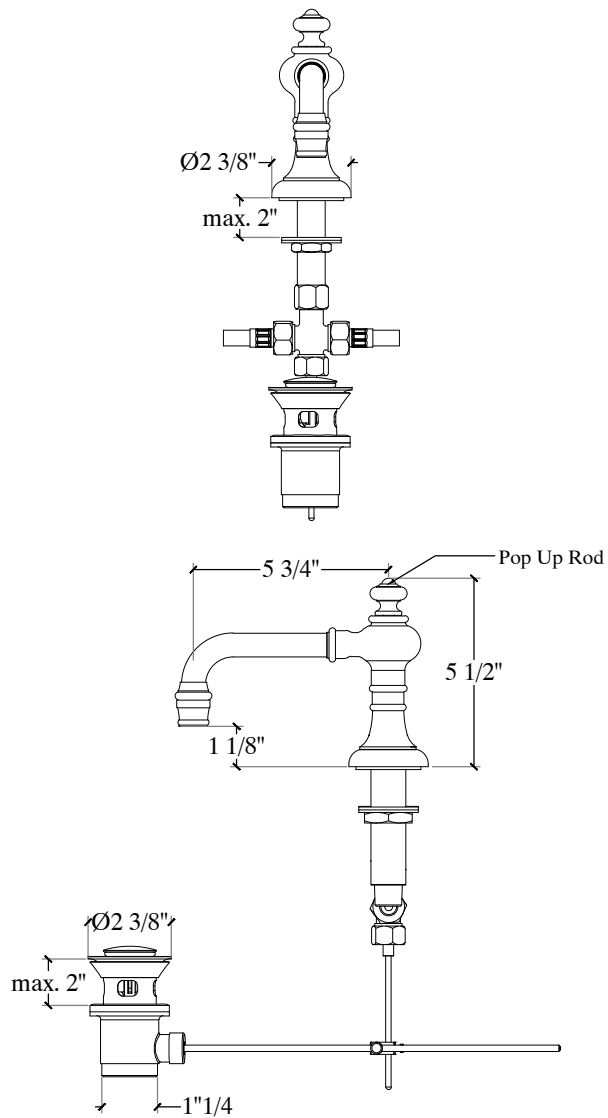

# ELEGANCE MANETTE

Deck Mounted Spout with Pop-up  
Style #

Copyright © Compas 2010 [www.compassstone.com](http://www.compassstone.com)