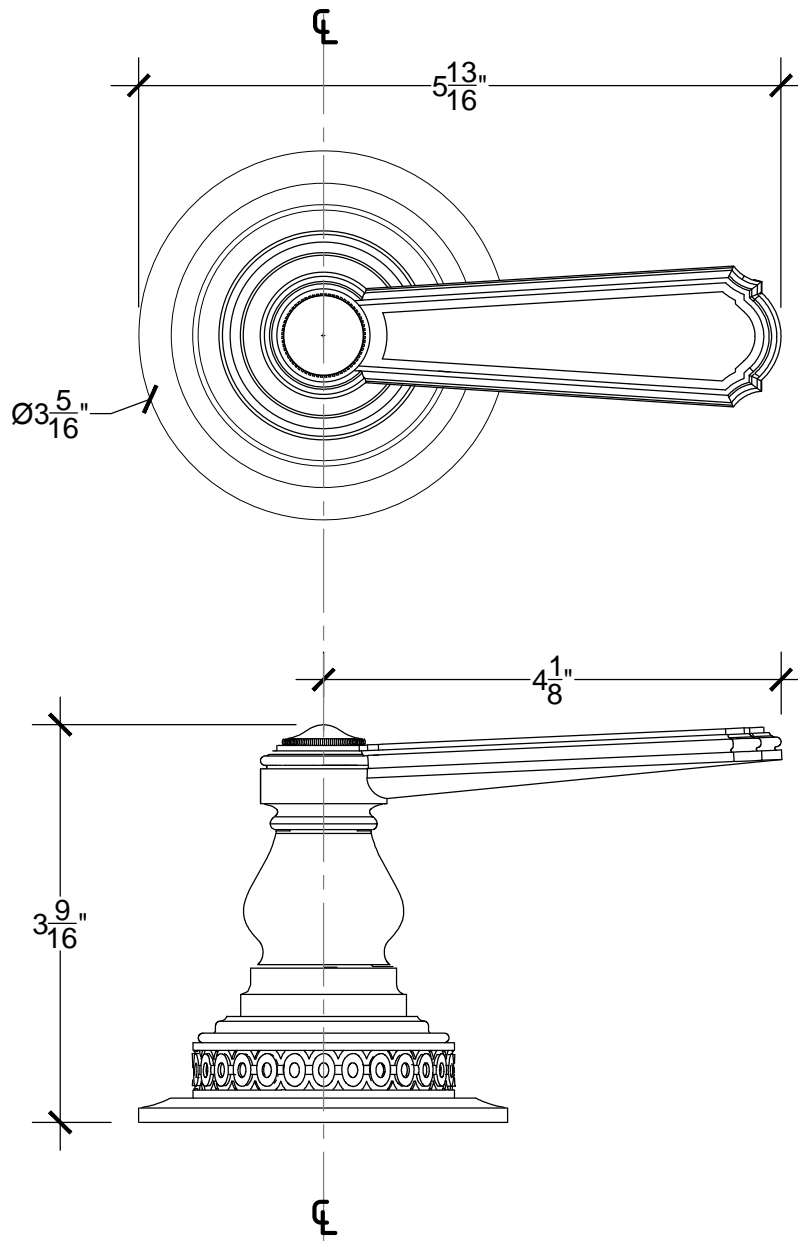

VILLA

Deck mounted Villa Lever Handle with Tudor Decorative base.
Style #

Copyright © Compas 2010 www.compassone.com

COMPAS